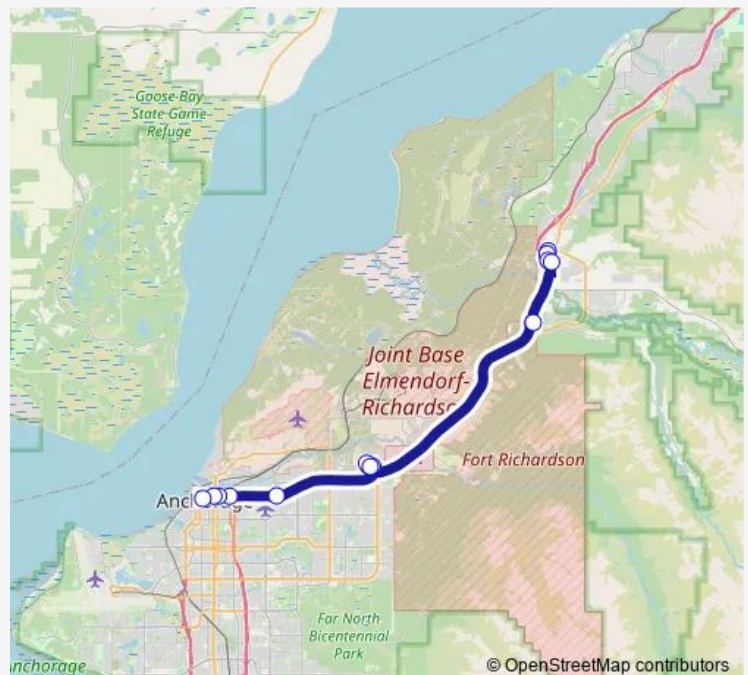

Bus 92 Eagle River

[Go to website](#)

Direction

Eagle River Transit Center — Downtown Transit Center

14 stops

[Open route schedule](#)

Eagle River Transit Center

Business Blvd & Valley RVR West

5TH Avenue & Gambell Wnw

5TH Avenue & Barrow Wnw

5TH Avenue & B Street Wnw

Downtown Transit Center

Route schedule

Eagle River Transit Center — Downtown Transit Center

Monday 05:47-18:49

Tuesday 05:47-18:49

Wednesday 05:47-18:49

Thursday 05:47-18:49

Friday 05:47-18:49

Saturday —

Sunday —

Route info

Direction: Eagle River Transit Center

Stops: 14

Trip Duration: 0 hour 33 min

92 — Eagle River

Direction

Downtown Transit Center — Eagle River Transit Center

14 stops

[Open route schedule](#)

Downtown Transit Center

6TH Avenue & C Street Ese