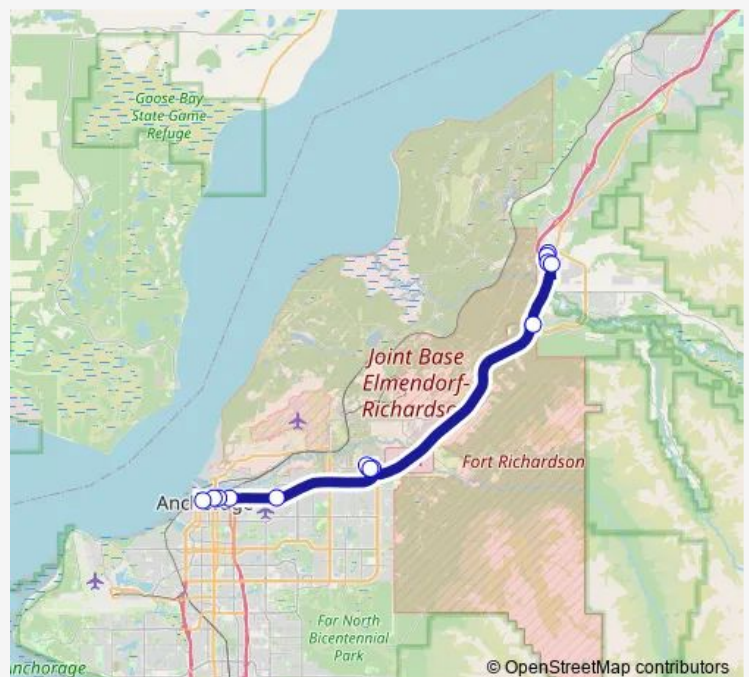

Bus 92 Eagle River

[Go to website](#)

Direction

Eagle River Transit Center — Downtown Transit Center

14 stops

[Open route schedule](#)

Eagle River Transit Center

Business Blvd & Valley RVR West

5TH Avenue & Gambell Wnw

5TH Avenue & Barrow Wnw

5TH Avenue & B Street Wnw

Downtown Transit Center

Route schedule

Eagle River Transit Center — Downtown Transit Center

Monday 05:47-18:49

Tuesday 05:47-18:49

Wednesday 05:47-18:49

Thursday 05:47-18:49

Friday 05:47-18:49

Saturday —

Sunday —

Route info

Direction: Eagle River Transit Center

Stops: 14

Trip Duration: 0 hour 33 min

92 — Eagle River

Direction

Downtown Transit Center — Eagle River Transit Center

14 stops

[Open route schedule](#)

Downtown Transit Center

6TH Avenue & C Street Ese