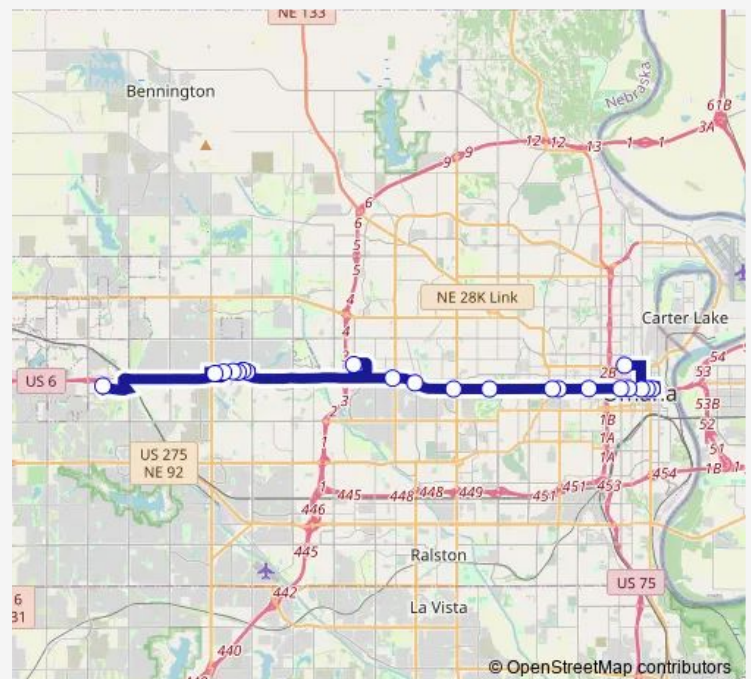

62nd & Dodge Se

44th & Dodge Sw

42nd & Dodge Sw

33rd & Dodge Sw

24th & Douglas Se

19th & Douglas Sw

16th & Douglas Sw

14th & Douglas Sw

### Route schedule

Village Pointe Park & Ride — 22nd & Cuming Ne

Monday	08:00-18:30
Tuesday	08:00-18:30
Wednesday	08:00-18:30
Thursday	08:00-18:30
Friday	08:00-18:30
Saturday	—
Sunday	—

### Route info

Direction: Village Pointe Park & Ride

Stops: 21

Trip Duration: 0 hour 50 min

**Direction**

22nd &amp; Cuming Se — Village Pointe Park &amp; Ride

21 stops

[Open route schedule](#)

## Route info

Direction: 22nd &amp; Cuming Se

Stops: 21

Trip Duration: 0 hour 49 min