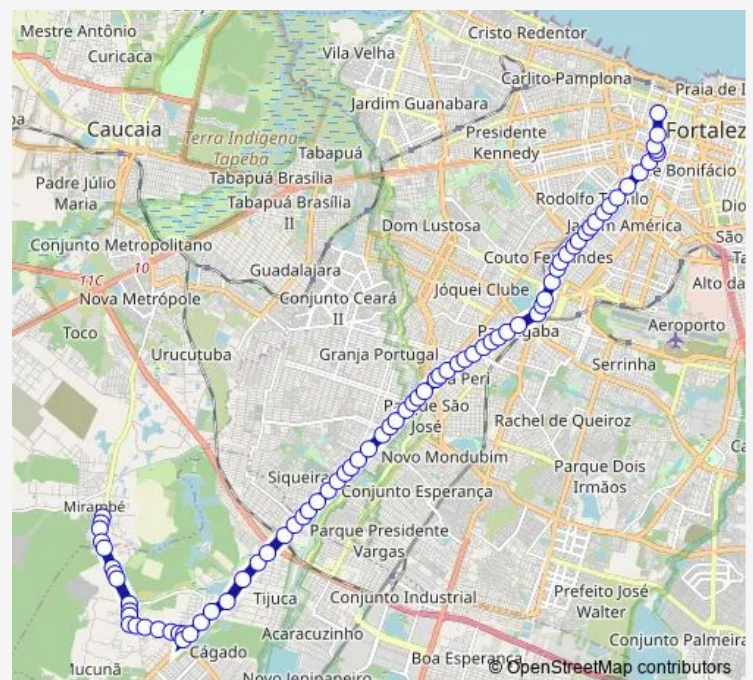

### Route schedule

Avenida Imperador Seletivo Via Metro (6001 6102 6403 092 099) Centro — Início Fim de Linha (092) Mirambe

Monday 05:00-17:30

Tuesday 05:00-17:30

Wednesday 05:00-17:30

Thursday 05:00-17:30

### Route info

Direction: Avenida Imperador Seletivo Via Metro (6001 6102 6403 092 099) Centro

Stops: 75

Trip Duration: 1 hour 4 min

92 — Fortaleza/Taquara

Avenida Joao Pessoa Seletivo (Metropolitano) Democrito Rocha