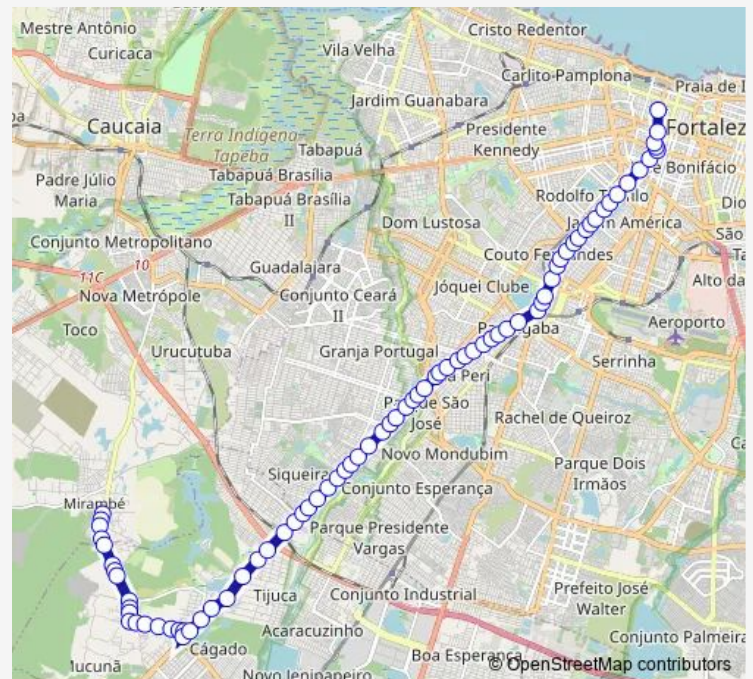

Avenida Joao Pessoa 6002 Couto Fernandes

Route schedule

Avenida Imperador Seletivo Via Metro (6001 6102 6403 092 099) Centro — Início Fim de Linha (092) Mirambe

Monday	05:00-17:30
Tuesday	05:00-17:30
Wednesday	05:00-17:30
Thursday	05:00-17:30
Friday	05:00-17:30
Saturday	05:30-17:30
Sunday	05:30-17:30

Route info

Direction: Avenida Imperador Seletivo Via Metro (6001 6102 6403 092 099) Centro

Stops: 75

Trip Duration: 1 hour 4 min

92 — Fortaleza/Taquara

Avenida Joao Pessoa Seletivo (Metropolitano) Democrito Rocha