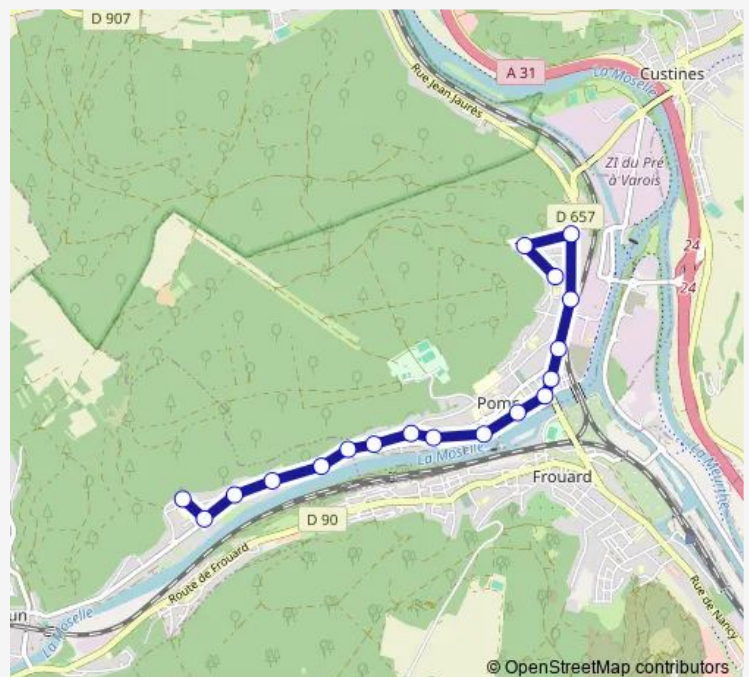

Sunday —

Route info

Direction: Collège Grandville

Stops: 18

Trip Duration: 0 hour 16 min

92 — Pompey FdL Grandville

Direction

Fonds de Lavaux — Collège Grandville

15 stops

[Open route schedule](#)

Fonds de Lavaux

Schumann

Jeuyete

Aciéries Sncf

Centre Socio-Culturel

Leclerc

Saturday —

Sunday —

Route info

Direction: Fonds de Lavaux

Stops: 15

Trip Duration: 0 hour 17 min

92 Bus time schedules and route maps are available in an offline PDF at busmaps.com. Use the busmaps.com website to see live bus times, train schedule or subway schedule, and step-by-step directions for all public transit in Nancy