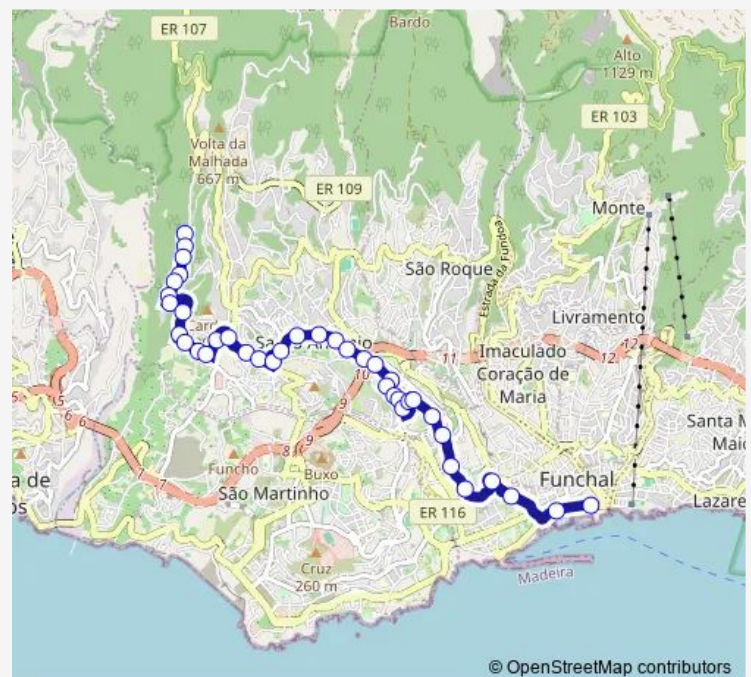

Bus 92 Centro - Três Paus (via Courelas)

[Go to website](#)

Direction

AV Mar Alfândega (13) — Três Paus T-92 (709j)

45 stops

[Open route schedule](#)

AV Mar Alfândega (13)

Galerias (31)

R J Dias Leite Rotunda (33a)

Rua Brito Câmara La Vie (893)

Rua Brito Câmara Leacock (671)

Viaduto São João S (673)

Hotel São João (1129)

TV Levada São João S (679)

Beco Joaquim Carlos S (681)

Pico S João Ferreiras S (683)

Levada Cavalo S (685)

APS 4 Madalenas (687)

Rua QTA Josefina RTP (1109)

Rua 2 QTA Josefina S1A (1297)

Rua 2 QTA Josefina S2A (1299)

R Padre E Pereira BC S (1301)

R Padre E Pereira S (1303)

R QTA Cedros Creche (1305)

EDF Praças Madalenas S (1291)

APS Basílios S (691)

CAM STO A BC Escl S (693)

Route schedule

AV Mar Alfândega (13) — Três Paus T-92 (709j)

Monday 07:45-20:30

Tuesday 07:45-20:30

Wednesday 07:45-20:30

Thursday 07:45-20:30

Friday 07:45-20:30

Saturday 08:00-18:45

Sunday 08:00-18:45

Route info

Direction: AV Mar Alfândega (13)

Stops: 45

Trip Duration: 0 hour 25 min

92 — Centro - Três Paus (via Courelas)