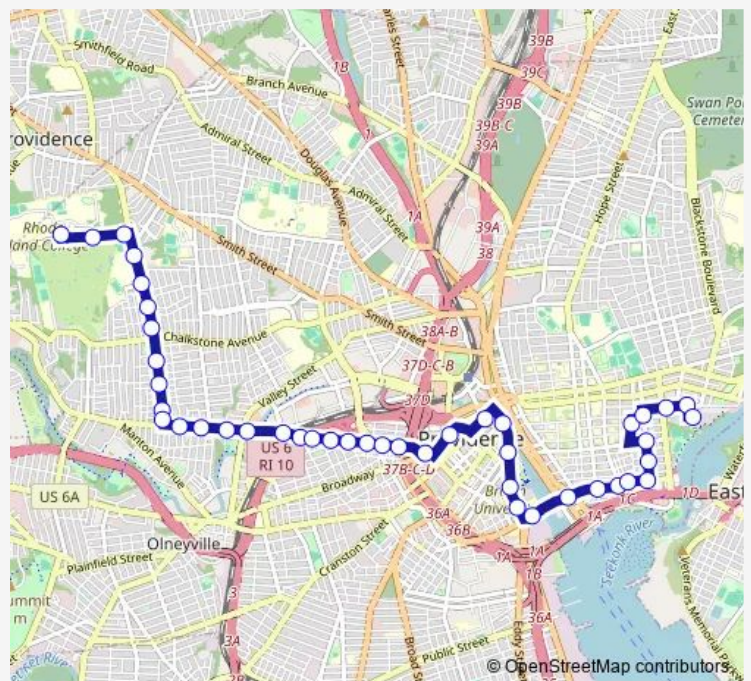

Atwells opposite Enterprise

La Salle Square (Broadway opposite Atwells)

### Route schedule

Mt Pleasant High School (on Mt Pleasant) — Kennedy Plaza (Stop D)

Monday	14:40
Tuesday	14:40
Wednesday	14:40
Thursday	14:40
Friday	14:40
Saturday	—
Sunday	—

### Route info

Direction: Mt Pleasant High School (on Mt Pleasant)

Stops: 23

Trip Duration: 0 hour 26 min

92 — East Side/Federal Hill/RI College

Fountain before Union

Kennedy Plaza (Stop D)

## Direction

Eastside Marketplace — Rhode Island College (Roberts Hall)

41 stops

[Open route schedule](#)

Eastside Marketplace

Pitman before Wayland

Pitman after Gano

Ives before E George