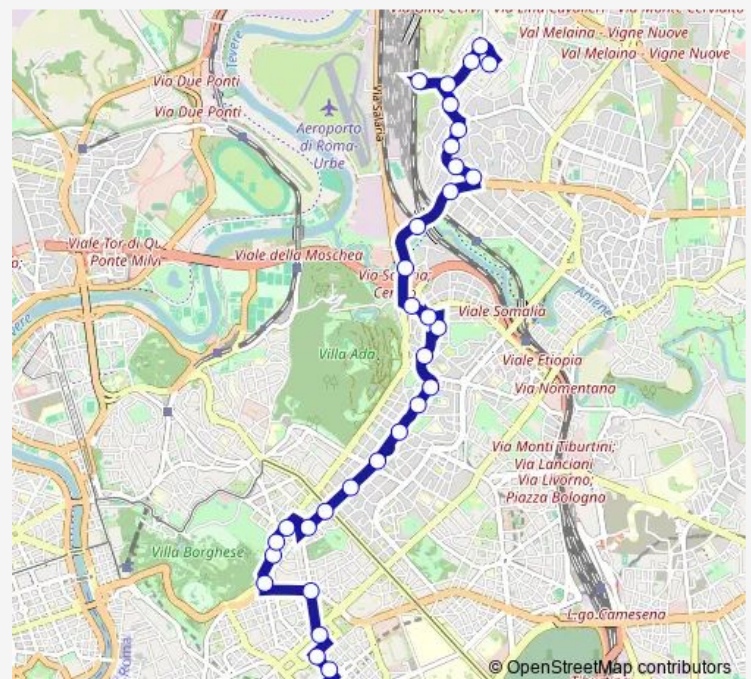

Saturday 05:30-24:00

Sunday 05:30-24:00

Route info

Direction: MARLIANA

Stops: 28

Trip Duration: 0 hour 37 min

PO/Simeto

Salaria/Adda

Salaria/Aniene

Piave/Belisario

Piave/XX Settembre

Indipendenza

TERMINI (MA-MB-FS)

Direction

TERMINI (MA-MB-FS) — MARLIANA

33 stops

[Open route schedule](#)

TERMINI (MA-MB-FS)

Volturno/Gaeta

Volturno/Cernaia

Goito/XX Settembre

Fiume

Puccini

Pinciana/Museo Borghese

Friday 05:10-24:00

Saturday 05:08-24:00

Sunday 05:11-24:00

Route info

Direction: TERMINI (MA-MB-FS)

Stops: 33

Trip Duration: 0 hour 39 min

Vaglia