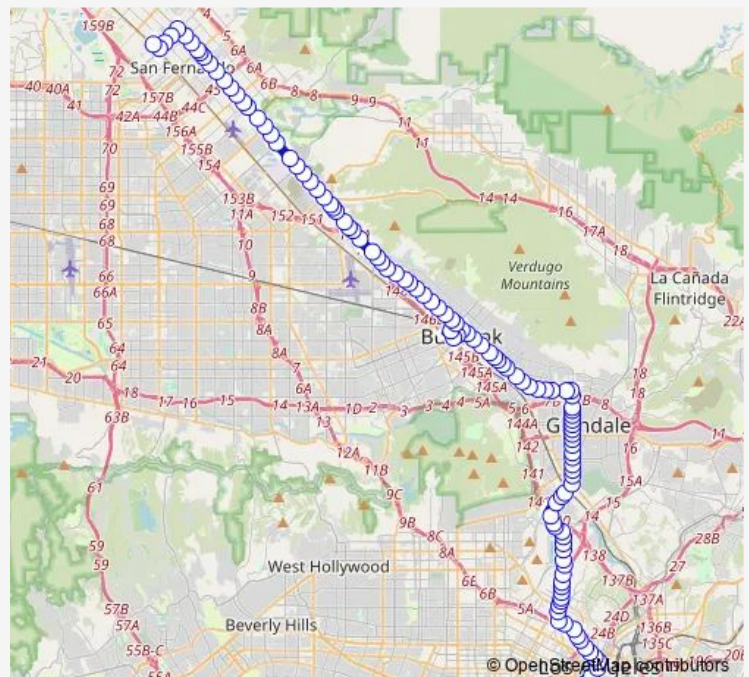

Thursday 03:23-02:23⁺¹

Friday 03:23-02:23⁺¹

Saturday 03:23-02:23⁺¹

Sunday 03:23-02:23⁺¹

Route info

Direction: Ikea / Tujunga

Stops: 72

Trip Duration: 0 hour 47 min

■ 92 — Metro Local Line

Brand / Monterey

Brand / Doran

Brand / Milford

Brand / Lexington

Brand / California

Brand / Wilson

Brand / Broadway