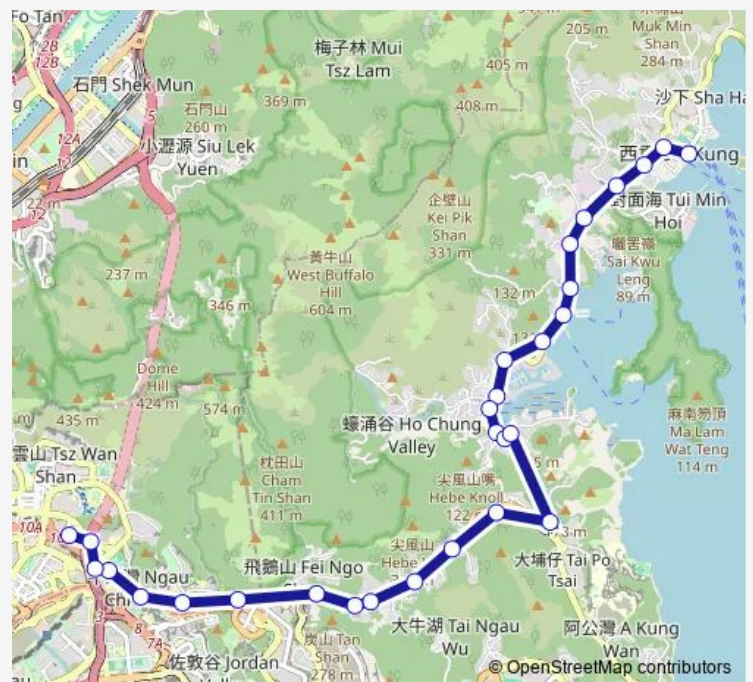

Route schedule

[Kmb] SAI Kung BUS Terminus — [Kmb+Ctb] Diamond Hill Station BUS Terminus/
Diamond Hill Station|[Kmb] Diamond Hill Station BUS Terminus

Monday	—
Tuesday	—
Wednesday	—
Thursday	—
Friday	—
Saturday	16:10-18:10
Sunday	16:10-18:10

Route info

Direction: [Kmb] SAI Kung BUS Terminus

Stops: 7

Trip Duration: 0 hour 33 min

■ 92 — SAI Kung - Diamond Hill Station

Direction

[Kmb+Ctb] Diamond Hill Station BUS Terminus/
Diamond Hill Station|[Kmb] Diamond Hill Station BUS Terminus — [Kmb] SAI Kung BUS Terminus