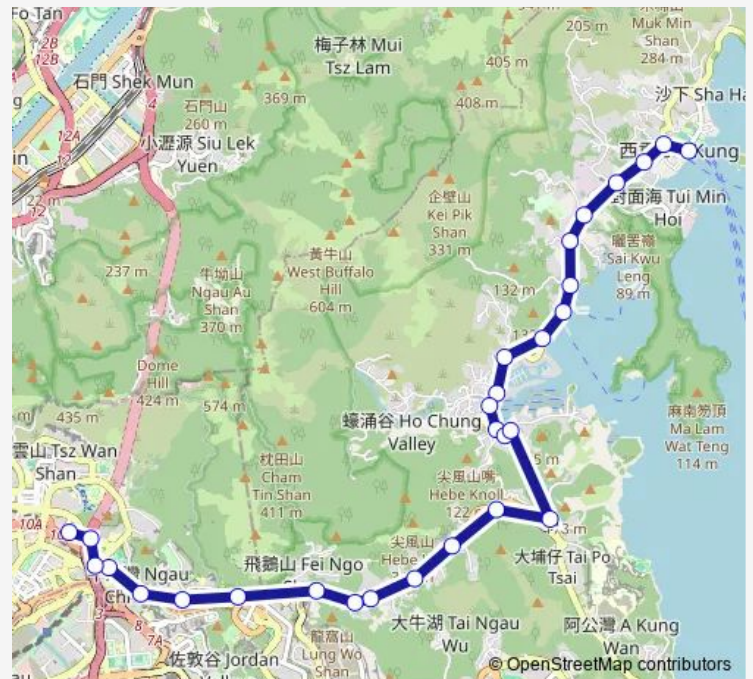

[Ctb] Ping Shek Estate|[Kmb+Ctb] Ngau CHI WAN BBI - Choi Hung Station/
Ping Shek Estate|[Kmb] Ngau CHI WAN BBI - Choi Hung Station

[Kmb] Ngau CHI WAI BBI - Hung Ngok House

[Kmb+Ctb] Diamond Hill Station BUS Terminus/
Diamond Hill Station|[Kmb] Diamond Hill Station BUS Terminus

Route schedule

[Kmb] SAI Kung BUS Terminus — [Kmb+Ctb] Diamond Hill Station BUS Terminus/
Diamond Hill Station|[Kmb] Diamond Hill Station BUS Terminus

Monday	—
Tuesday	—
Wednesday	—
Thursday	—
Friday	—
Saturday	16:10-18:10
Sunday	16:10-18:10

Route info

Direction: [Kmb] SAI Kung BUS Terminus

Stops: 7

Trip Duration: 0 hour 34 min

■ 92 — SAI Kung - Diamond Hill Station

Direction

[Kmb+Ctb] Diamond Hill Station BUS Terminus/
Diamond Hill Station|[Kmb] Diamond Hill Station BUS Terminus — [Kmb] SAI Kung BUS Terminus