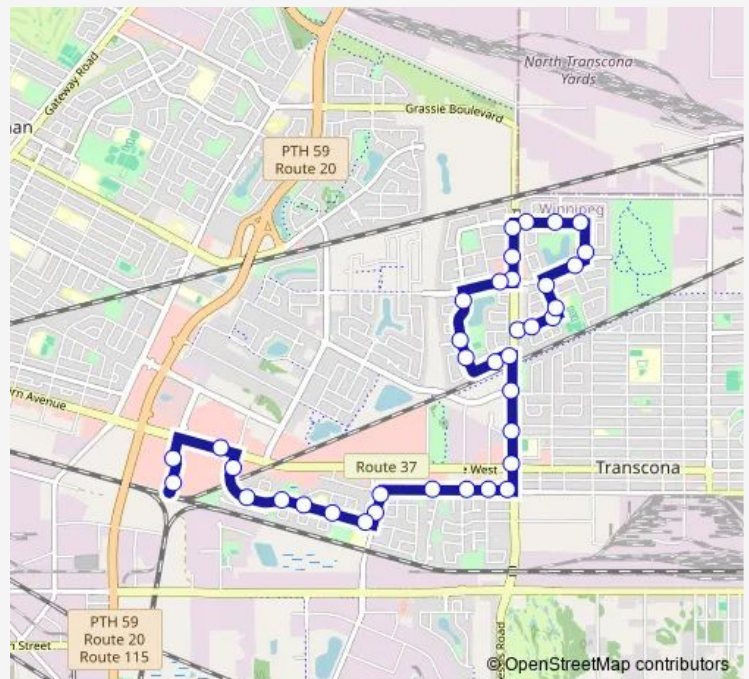

- Northbound Crossroads Station Access at Wal-Mart
- Northbound Crossroads Station Access at Regent South
- Eastbound Regent at Stapon
- Northbound Kildonan Place Terminal at Kildonan Place (47, 86, 87, 92)
- Eastbound Regent at Rougeau
- Eastbound Rougeau at Bachinsky
- Eastbound Rougeau at Rizzuto
- Eastbound Rougeau at Bernard
- Eastbound Rougeau at Perry
- Eastbound Rougeau at Bournais
- Northbound Bournais at Dzyndra
- Northbound Bournais at Pandora
- Eastbound Pandora at Heartstone
- Eastbound Pandora at Atwood
- Eastbound Pandora at Robson
- Eastbound Pandora at Plessis
- Northbound Plessis at Regent
- Northbound Plessis at Victoria West
- Northbound Plessis at Rosseau
- Northbound Plessis at Kildare

**Route schedule**

Northbound Crossroads Station Access at Wal-Mart —  
 Eastbound Sanford Fleming at Plessis

Monday	08:11-15:03
Tuesday	08:11-15:03
Wednesday	08:11-15:03
Thursday	08:11-15:03
Friday	08:11-15:03
Saturday	11:23-18:26
Sunday	—

**Route info**

Direction: Northbound Crossroads Station Access at  
 Wal-Mart

Stops: 22

Trip Duration: 0 hour 13 min

92 — Crossroads Station - Lakeside Meadows

Northbound Plessis at Kildonan Meadow

Eastbound Sanford Fleming at Plessis

## Direction

Eastbound Sanford Fleming at Plessis — Northbound Crossroads Station Access at Wal-Mart

37 stops

[Open route schedule](#)

Eastbound Sanford Fleming at Plessis

Eastbound Sanford Fleming at Meadow Gate West