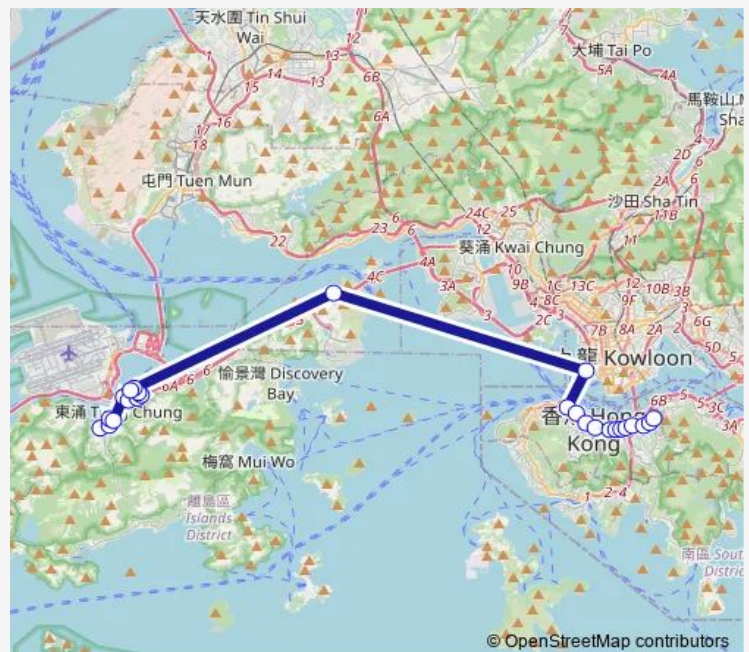

**Route schedule**

[Ctb] MUN WO House MUN Tung Estate, YU Tung Road — [Ctb] TIN HAU Station|[Kmb+Ctb] Causeway BAY (TIN HAU) BUS Terminus/<Br>Tin HAU Station|[Kmb] Causeway BAY (TIN HAU) BUS Terminus

Monday	06:20-07:50
Tuesday	06:20-07:50
Wednesday	06:20-07:50
Thursday	06:20-07:50
Friday	06:20-07:50
Saturday	—
Sunday	—

**Route info**

Direction: [Ctb] MUN WO House MUN Tung Estate, YU Tung Road

Stops: 25

Trip Duration: 1 hour 23 min

[Ctb] Western Harbour Crossing BUS-BUS Interchange[[Kmb+Ctb] Western Harbour Tunnel BBI/<Br>Western Harbour Crossing BUS-BUS Interchange[[Kmb] Western Harbour Tunnel Bbi