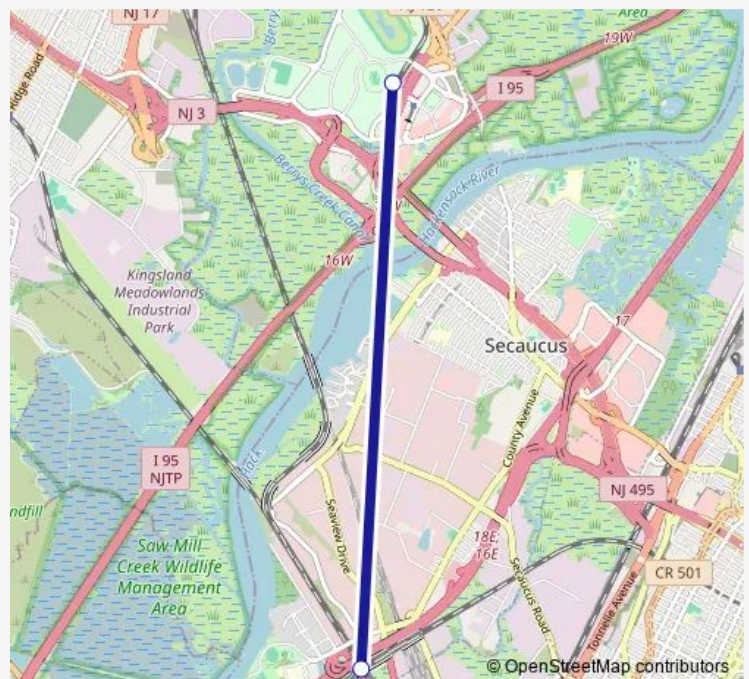

Rail BMGM Betmgm Meadowlands Rail Line

[Go to website](#)

Direction

Meadowlands Sports Complex Station — Frank R Lautenberg Secaucus Lower Level

2 stops

[Open route schedule](#)

Meadowlands Sports Complex Station

Saturday —

Sunday 10:42-18:10

Route info

Direction: Meadowlands Sports Complex Station

Stops: 2

Trip Duration: 0 hour 13 min

Direction

Frank R Lautenberg Secaucus Lower Level — Meadowlands Sports Complex Station

2 stops

[Open route schedule](#)

Frank R Lautenberg Secaucus Lower Level

Meadowlands Sports Complex Station

Route schedule

Frank R Lautenberg Secaucus Lower Level — Meadowlands Sports Complex Station

Monday	—
Tuesday	—
Wednesday	—
Thursday	—
Friday	—
Saturday	—
Sunday	09:41-14:15

Route info

Direction: Frank R Lautenberg Secaucus Lower Level

Stops: 2

Trip Duration: 0 hour 13 min

BMGM Rail time schedules and route maps are available in an offline PDF at busmaps.com. Use the busmaps.com website to see live bus times, train schedule or subway schedule, and step-by-step directions for all public transit in Jersey City