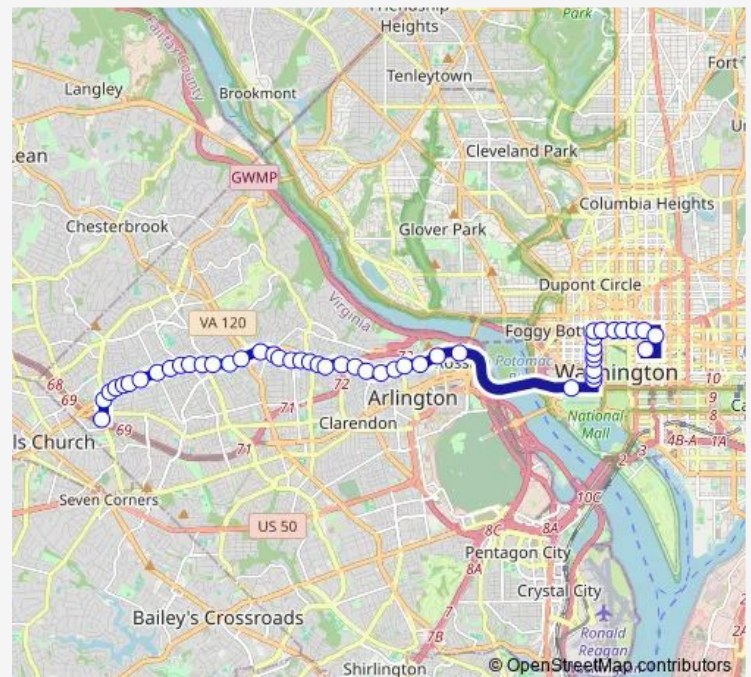

Bus 3Y Langston Blvd - Mcpherson Sq

[Go to website](#)

Direction

13 St Nw+H St Nw — East Falls Church+Bay B

40 stops

[Open route schedule](#)

- 13 St Nw+H St Nw
- I St Nw+15 St Nw
- I St Nw+17 St Nw
- I St NW+18 St NW
- 19 St Nw+I St Nw
- 19 St Nw+H St Nw
- 19 St Nw+G St Nw
- 19 St Nw+F St Nw
- 19 St NW+E St NW
- 19 St NW+Virginia Av NW
- Langston Bl+N Nash St
- Langston Bl+N Oak St
- Langston Bl+N Scott St
- Langston Bl+N Vance St
- Langston Bl+N Adams St
- Langston Bl+N Calvert St
- Langston Bl+N Highland St
- Langston Bl+Spout Run Pkwy
- Langston Bl+N Lincoln St
- Langston Bl+N Nelson St
- Cherry Hill Rd+21 Rd N

Route schedule

13 St Nw+H St Nw — East Falls Church+Bay B

Monday	16:15-18:45
Tuesday	16:15-18:45
Wednesday	16:15-18:45
Thursday	16:15-18:45
Friday	16:15-18:45
Saturday	—
Sunday	—

Route info

Direction: 13 St Nw+H St Nw

Stops: 40

Trip Duration: 0 hour 37 min

3Y — Langston Blvd - Mcpherson Sq

Cherry Hill Rd+N Taylor St

Cherry Hill Rd+N Thomas St

Cherry Hill Rd+Lorcom Ln

Cherry Hill Rd+N Wakefield St

Langston Bl+N Albemarle St

Thursday 05:45-08:20

Friday 05:45-08:20

Saturday —

Sunday —

Route info

Direction: East Falls Church+Bay D

Stops: 48

Trip Duration: 0 hour 59 min