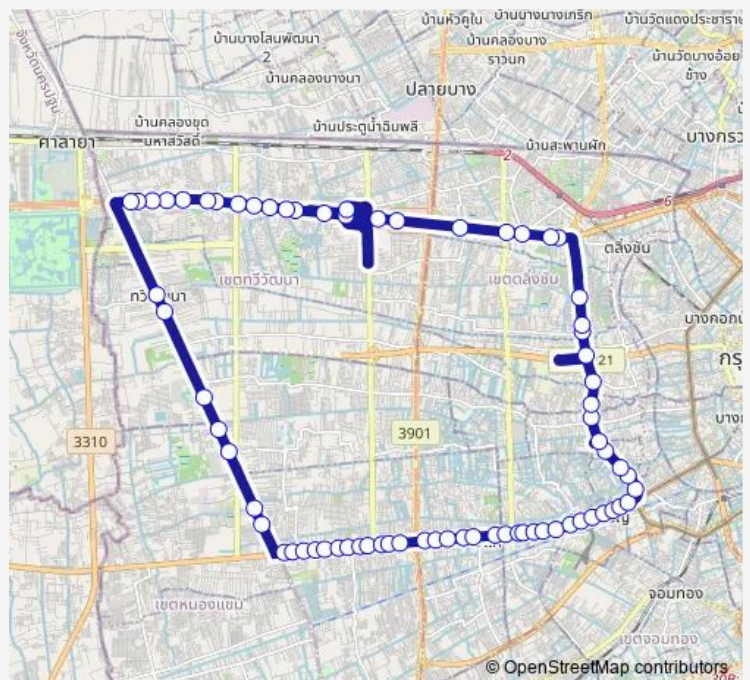

Thursday 00:01

Friday 00:01

Saturday 00:01

Sunday 00:01

Route info

Direction: อุ้มบรมราชชนนี;Borommaratchachonnani Bus Depot

Stops: 73

Trip Duration: 1 hour 54 min