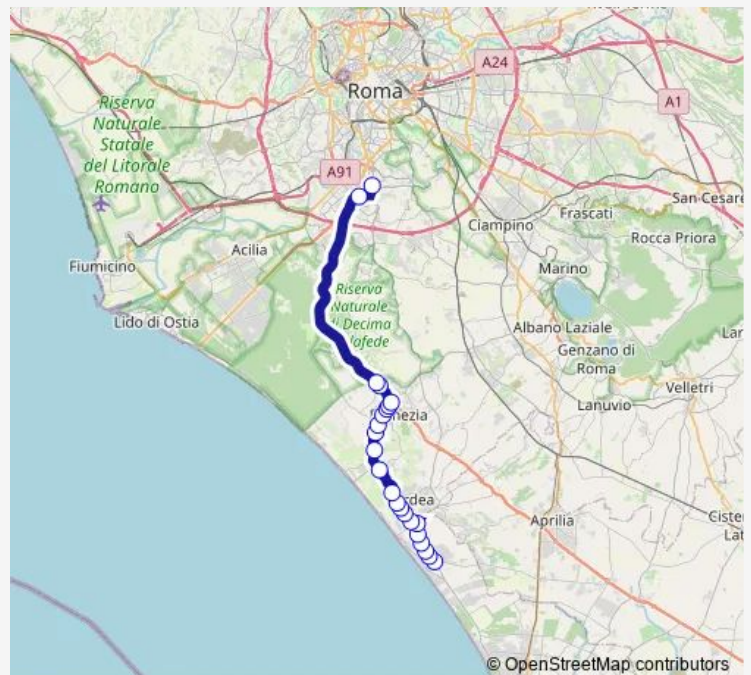

Pomezia | Ist, d'arte Pomezia # f15161

Pomezia | Via del Mare Via Pontina # f10377

Pomezia | Via Pontina Via Naro # f2679

Pomezia | Via Pontina (Monte d'Oro) # f2680

Route schedule

TOR S.Lorenzo | Via Pinete Via Campo di Carne # f12666
 — Roma | Laurentina (Metro B) # f2693

Route info

Direction: TOR S.Lorenzo | Via Pinete Via Campo di Carne # f12666

Stops: 23

Trip Duration: 0 hour 48 min

Roma | Ospedale Sant'Eugenio # f12701

Roma | Laurentina (Metro B) # f2693

Bus time schedules and route maps are available in an offline PDF at busmaps.com. Use the busmaps.com website to see live bus times, train schedule or subway schedule, and step-by-step directions for all public transit in Ardea