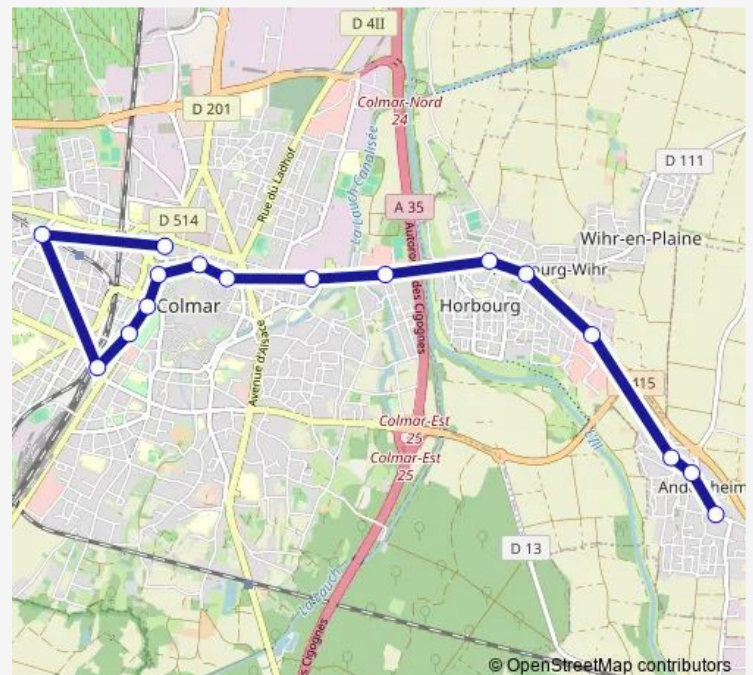

Regional Coach Service 68R001 Colmar Andolsheim

[Go to website](#)

Direction

Colmar - Gare SnCF — Andolsheim - Primevères

13 stops

[Open route schedule](#)

Colmar - Gare SnCF

Colmar - République rue Preiss trace

Andolsheim - Cosaques

Andolsheim - Centre

Andolsheim - Primevères

Route schedule

Colmar - Gare SnCF — Andolsheim - Primevères

Monday	11:22-18:15
Tuesday	11:22-18:15
Wednesday	11:22-18:15
Thursday	11:22-18:15
Friday	11:22-18:15
Saturday	11:22-18:15
Sunday	—

Route info

Direction: Colmar - Gare SnCF

Stops: 13

Trip Duration: 0 hour 30 min

68R001 — Colmar Andolsheim

BusMaps

Direction

Colmar - Gare Sncf — Andolsheim - Primevères

Sunday —

Route info

Direction: Colmar - Gare Sncf

Stops: 6

Trip Duration: 0 hour 33 min

Direction

Andolsheim - Primevères — Colmar - Place Scheurer Kestner

16 stops