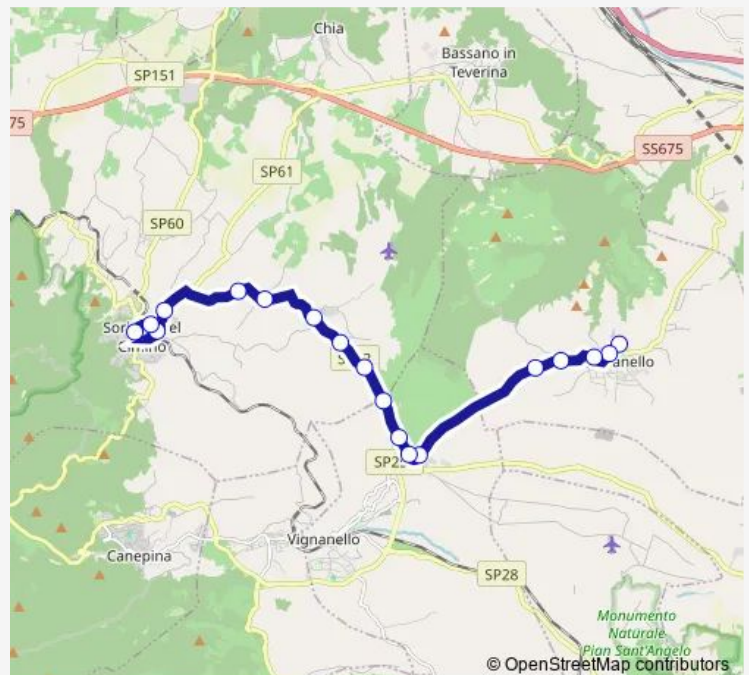

Soriano | Cimitero # f1742

Soriano | Viale Monaci Via Galleria # f1465

Soriano | Piazza Repubblica # f1466

Soriano | Via Stazione Via Giardino # f1467

Route schedule

Vasanello | Piazza Repubblica # f1687 — Soriano | Via Stazione Via Giardino # f1467

Monday	10:05
Tuesday	10:05
Wednesday	10:05
Thursday	10:05
Friday	10:05
Saturday	10:05
Sunday	—

Route info

Direction: Vasanello | Piazza Repubblica # f1687

Stops: 18

Trip Duration: 0 hour 20 min

Bus time schedules and route maps are available in an offline PDF at busmaps.com. Use the busmaps.com website to see live bus times, train schedule or subway schedule, and step-by-step directions for all public transit in Soriano nel Cimino