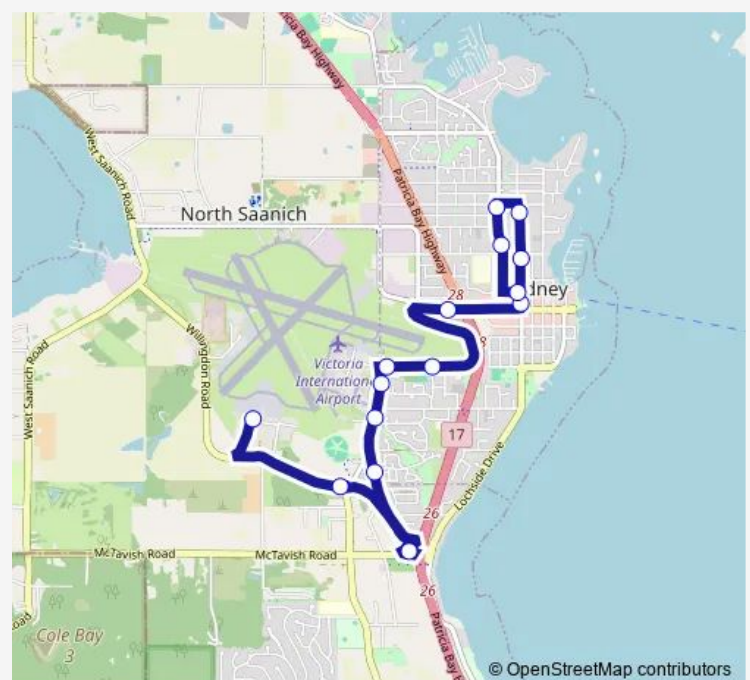

Bus 88 Airport / Sidney

[Go to website](#)

Direction

Victoria International Airport — James White Blvd at Fifth St

15 stops

[Open route schedule](#)

Victoria International Airport

Willingdon Rd at E Saanich Rd

Fifth St at Henry Ave

Fifth St at Malaview Ave

Resthaven Dr at Malaview Ave

Resthaven Dr at Henry Ave

James White Blvd at Fifth St

Route schedule

Victoria International Airport — James White Blvd at Fifth St

Monday 06:37-21:06

Tuesday 06:37-21:06

Wednesday 06:37-21:06

Thursday 06:37-21:06

Friday 06:37-21:06

Saturday 08:06-21:06

Sunday 08:40-20:37

Route info

Direction: Victoria International Airport

Stops: 15

Trip Duration: 0 hour 17 min

Direction

James White Blvd at Fifth St — Victoria International Airport

11 stops

[Open route schedule](#)

James White Blvd at Fifth St