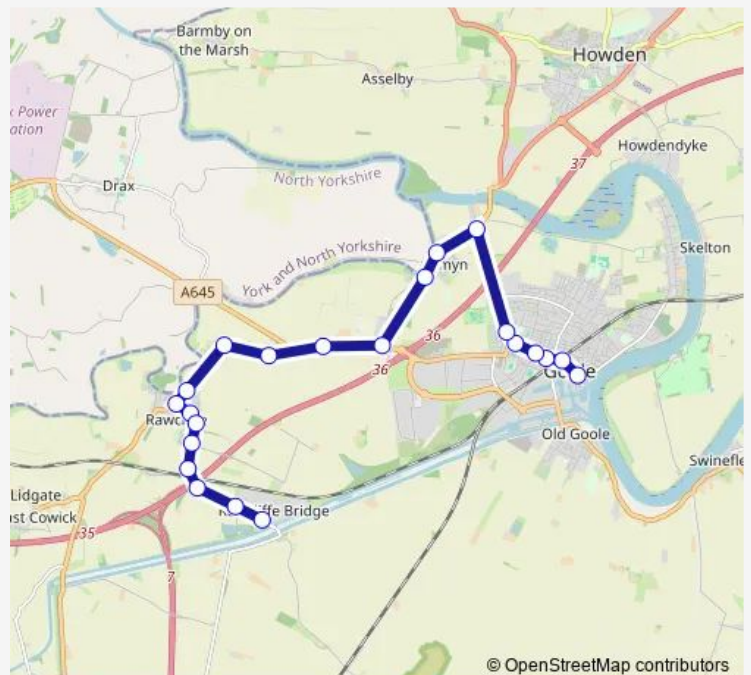

Rawcliffe Station Road

Rawcliffe Bridge Lane

Rawcliffe Bridge Lane

Route schedule

Supermarket — Rawcliffe Bridge Lane

Monday 09:05-15:20

Tuesday 09:05-15:20

Wednesday 09:05-15:20

Thursday 09:05-15:20

Friday 09:05-15:20

Saturday 09:05-15:20

Sunday —

Route info

Direction: Supermarket

Stops: 22

Trip Duration: 0 hour 25 min

88 — Goole - Rawcliffe Bridge

Direction

Rawcliffe Bridge Lane — Goole Interchange

20 stops

[Open route schedule](#)

Rawcliffe Bridge Lane

Rawcliffe Bridge Lane

Rawcliffe Station Road

Saturday 09:30-15:45

Sunday —

Route info

Direction: Rawcliffe Bridge Lane

Stops: 20

Trip Duration: 0 hour 23 min

88 Bus time schedules and route maps are available in an offline PDF at busmaps.com. Use the busmaps.com website to see live bus times, train schedule or subway schedule, and step-by-step directions for all public transit in Rawcliffe