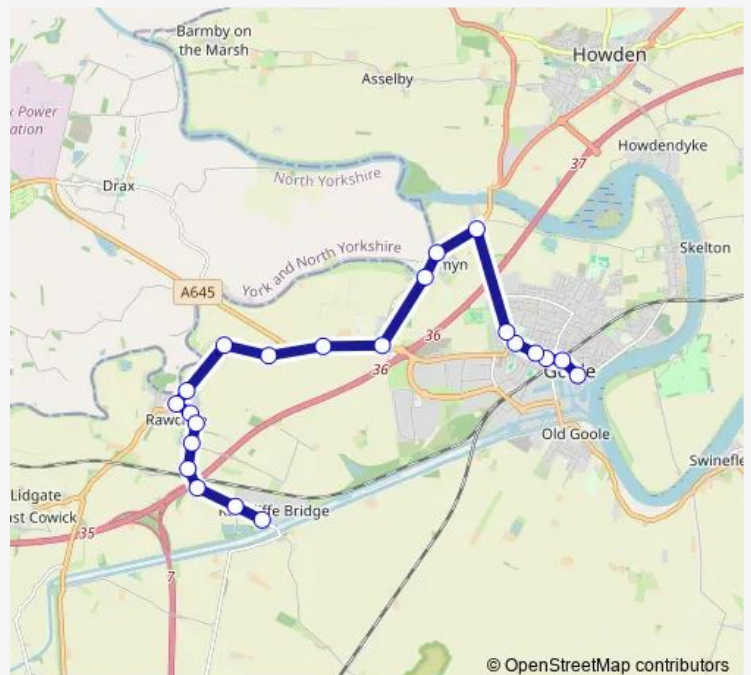

Rawcliffe Station Road

Rawcliffe Bridge Lane

Rawcliffe Bridge Lane

Route schedule

Supermarket — Rawcliffe Bridge Lane

Monday 09:05-15:20

Tuesday 09:05-15:20

Wednesday 09:05-15:20

Thursday 09:05-15:20

Friday 09:05-15:20

Saturday 09:05-15:20

Sunday —

Route info

Direction: Supermarket

Stops: 22

Trip Duration: 0 hour 25 min

88 — Goole - Rawcliffe Bridge

Direction

Rawcliffe Bridge Lane — Goole Interchange

20 stops

[Open route schedule](#)

Rawcliffe Bridge Lane

Rawcliffe Bridge Lane

Rawcliffe Station Road

Saturday 09:30-15:45

Sunday —

Route info

Direction: Rawcliffe Bridge Lane

Stops: 20

Trip Duration: 0 hour 23 min

88 Bus time schedules and route maps are available in an offline PDF at busmaps.com. Use the busmaps.com website to see live bus times, train schedule or subway schedule, and step-by-step directions for all public transit in Rawcliffe