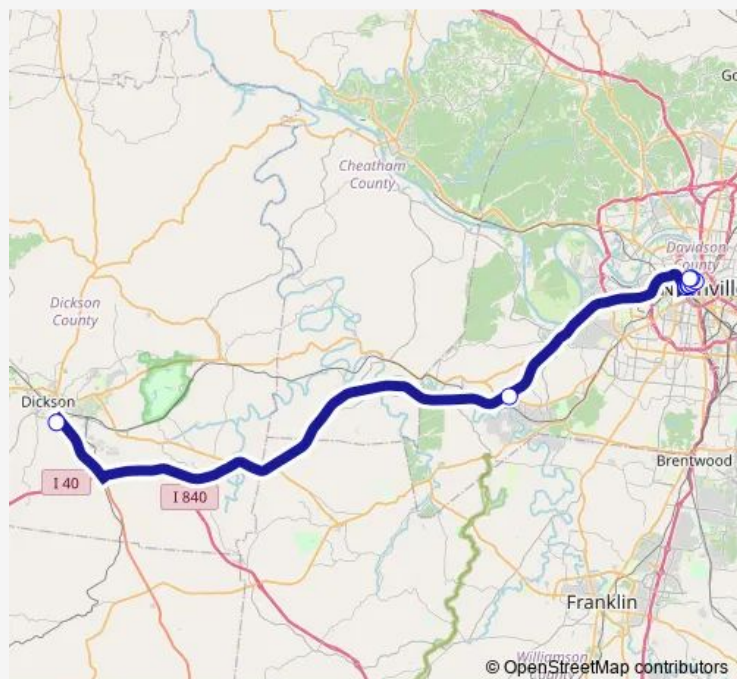

11th AVE / N Gulch Station Inbound

Martin Luther King JR & 10th AVE N Eb

DR Martin Luther King JR Blvd & 7TH AVE N Eb

Central 5TH AVE - BAY 6

James Robertson Pkwy & 6TH AVE N Wb

7TH & Harrsion Nb

Route schedule

Dickson Walmart Park AND Ride — 7TH & Harrsion Nb

Monday 05:50-06:25

Tuesday 05:50-06:25

Wednesday 05:50-06:25

Thursday 05:50-06:25

Friday 05:50-06:25

Saturday —

Sunday —

Route info

Direction: Dickson Walmart Park AND Ride

Stops: 8

Trip Duration: 1 hour 0 min

88 — Dickson

Direction

7TH & Harrsion Nb — Dickson Walmart Park AND Ride

7 stops

[Open route schedule](#)

7TH & Harrsion Nb

Harrison ST & 5TH AVE Eb

Central 5TH AVE - BAY 6

DR Martin Luther King JR Blvd & 7TH AVE N Wb

11th AVE / N Gulch Station Outbound

Coley Davis RD Shelter Park AND Ride