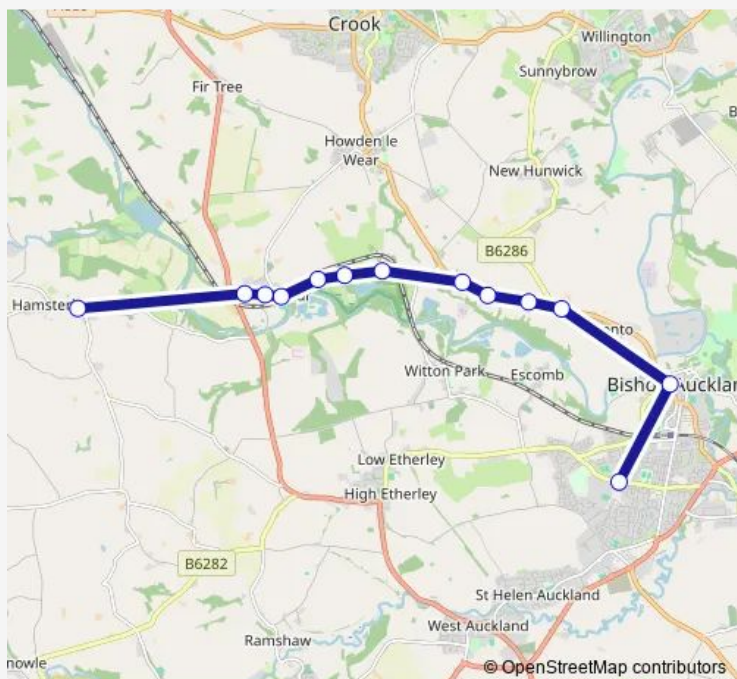

### Route schedule

Woodhouse Lane Schools — Post Box

Monday 15:10

Tuesday 15:10

Wednesday 15:10

Thursday 15:10

Friday 15:10

Saturday —

### Route info

Direction: Woodhouse Lane Schools

Stops: 13

Trip Duration: 0 hour 27 min

88 — St Johns R.C Comprehensive School - Hamsterley