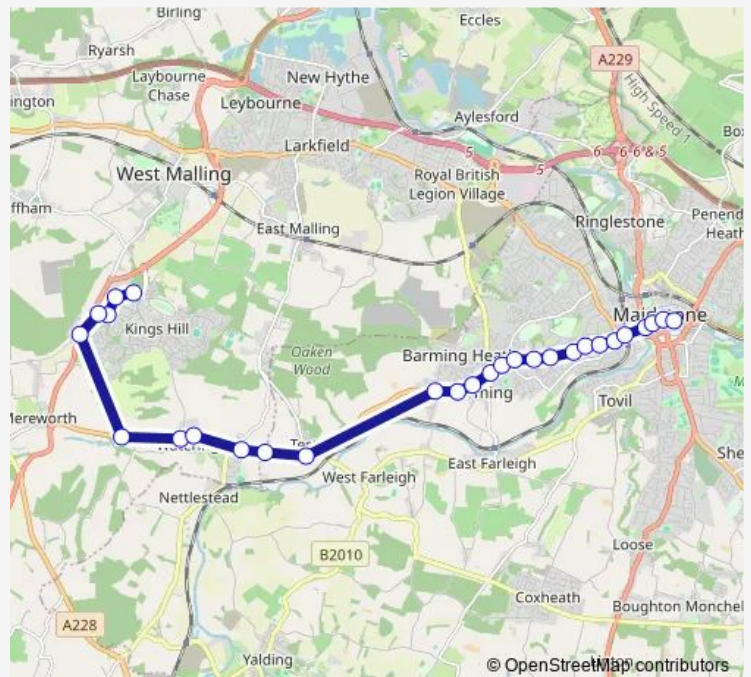

### Route schedule

Kimberly Clark — King Street

Monday 17:15

Tuesday 17:15

Wednesday 17:15

Thursday 17:15

Friday 17:15

Saturday —

### Route info

Direction: Kimberly Clark

Stops: 28

Trip Duration: 0 hour 28 min

88 — Maidstone - Kings Hill

Bower Lane

Terrace Road

Rocky Hill