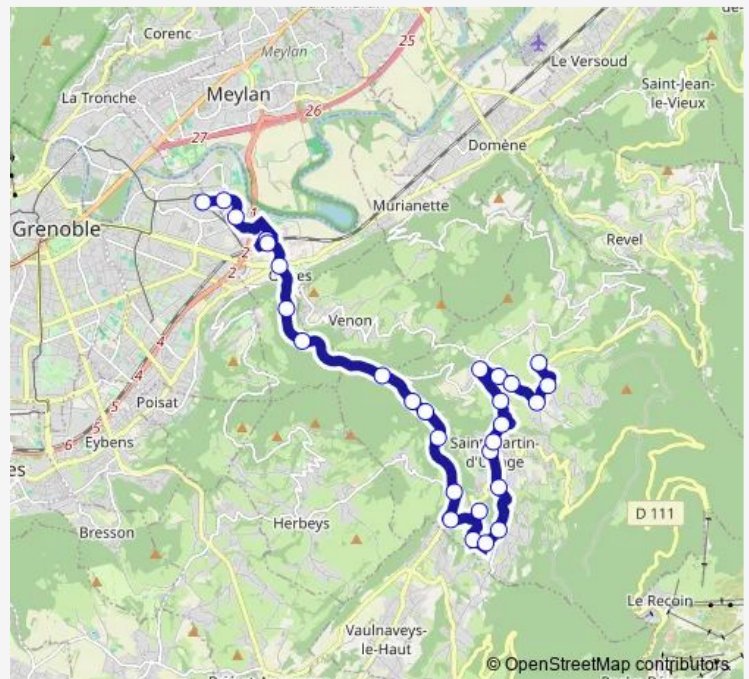

Route schedule

Saint-Martin-d'Hères, Université - Bibliothèques — Saint-Martin-d'Uriage, Le Pinet d'Uriage

Monday	06:40-19:30
Tuesday	06:40-19:30
Wednesday	06:40-19:30
Thursday	06:40-19:30
Friday	06:40-19:30
Saturday	07:25-18:25
Sunday	—

Route info

Direction: Saint-Martin-d'Hères, Université - Bibliothèques

Stops: 29

Trip Duration: 0 hour 54 min

Saint-Martin-d'Uriage, Saint-Martin-d'Uriage Mairie

Saint-Martin-d'Uriage, Carrefour de Chamrousse

Thursday 07:25

Friday 07:25

Saturday —

Sunday —

Route info

Direction: Saint-Martin-d'Uriage, Saint-Martin-d'Uriage
Mairie

Stops: 22

Trip Duration: 0 hour 47 min

Tuesday 06:30-18:40

Wednesday 06:30-18:40

Thursday 06:30-18:40

Friday 06:30-18:40

Saturday 06:40-17:35

Sunday —

Route info

Direction: Saint-Martin-d'Uriage, Le Pinet d'Uriage