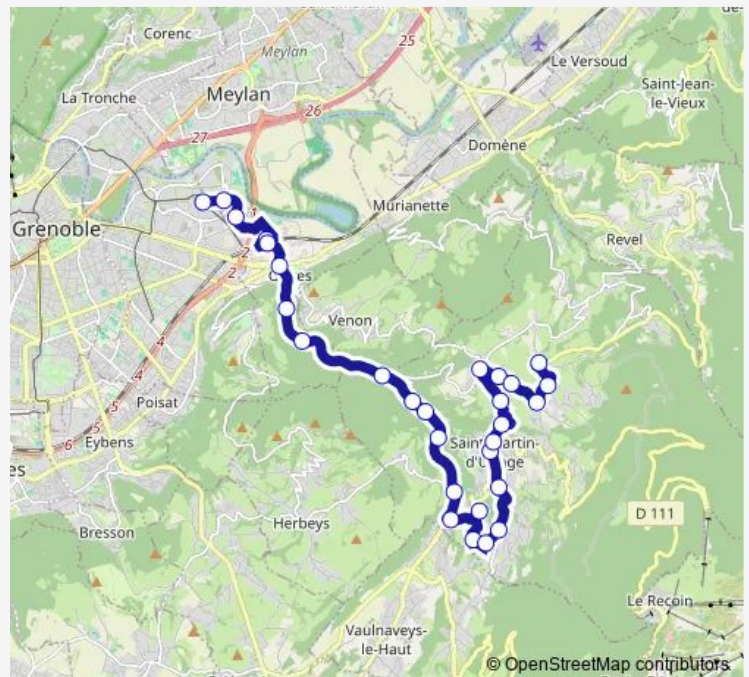

Route schedule

Saint-Martin-d'Hères, Université - Bibliothèques — Saint-Martin-d'Uriage, Le Pinet d'Uriage

Monday	06:40-19:30
Tuesday	06:40-19:30
Wednesday	06:40-19:30
Thursday	06:40-19:30
Friday	06:40-19:30
Saturday	07:25-18:25
Sunday	—

Route info

Direction: Saint-Martin-d'Hères, Université - Bibliothèques

Stops: 29

Trip Duration: 0 hour 38 min

Saint-Martin-d'Uriage, Saint-Martin-d'Uriage Mairie

Saint-Martin-d'Uriage, Carrefour de Chamrousse

Thursday 07:25

Friday 07:25

Saturday —

Sunday —

Route info

Direction: Saint-Martin-d'Uriage, Saint-Martin-d'Uriage
Mairie

Stops: 22

Trip Duration: 0 hour 47 min

Tuesday 06:30-18:40

Wednesday 06:30-18:40

Thursday 06:30-18:40

Friday 06:30-18:40

Saturday 06:40-17:35

Sunday —

Route info

Direction: Saint-Martin-d'Uriage, Le Pinet d'Uriage