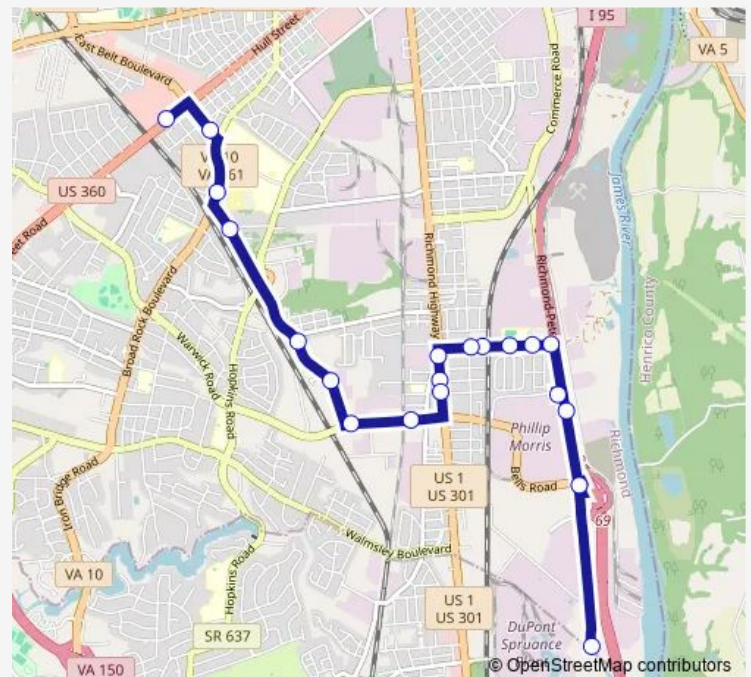

Belt Boulevard + Merry Oaks

Hull + Plaza

Route schedule

Riverside Logistics — Hull + Plaza

Monday 05:55-22:52

Tuesday 05:55-22:52

Wednesday 05:55-22:52

Thursday 05:55-22:52

Friday 05:55-22:52

Saturday 06:24-18:54

Sunday —

Route info

Direction: Riverside Logistics

Stops: 20

Trip Duration: 0 hour 24 min

88 — Belt/Bells/Ruffin

Direction

Hull + Plaza — Riverside Logistics

27 stops

[Open route schedule](#)

Hull + Plaza

Plaza + Belt Boulevard

Belt Boulevard + Stockton

Broad Rock + Belt Boulevard

Tuesday 05:30-22:30

Wednesday 05:30-22:30

Thursday 05:30-22:30

Friday 05:30-22:30

Saturday 06:00-18:30

Sunday —

Route info

Direction: Hull + Plaza