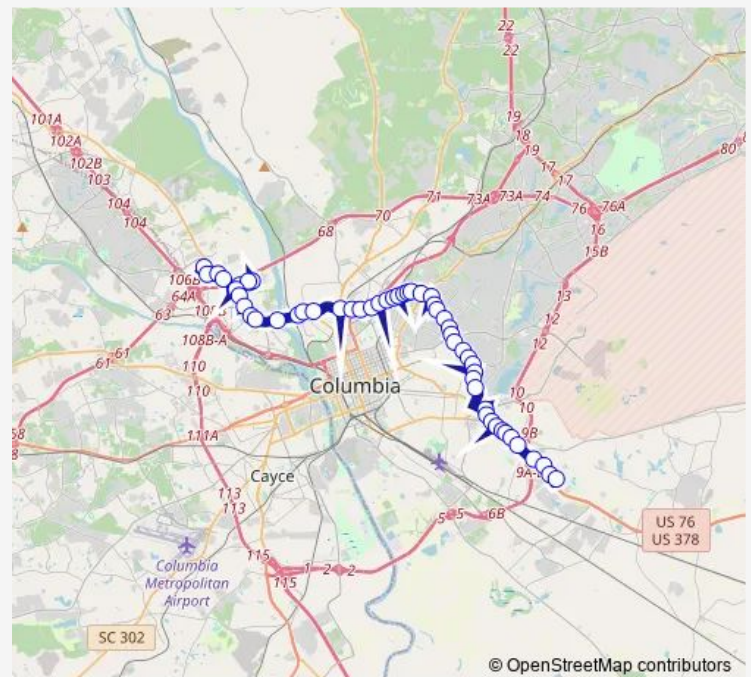

Dutch Square @ Broad River Superstop

Broad Bush South

Broad Arrowood South

Broad Brevard East

Broad Riverhill East

River Lucius East

River Pearl East

Sunset River East

Sunset Main East

Sunset Medical East

Sunset West East

Route schedule

Zimalcrest Scaleybark West — Patterson Garners North

Monday 09:26-15:26

Tuesday 09:26-15:26

Wednesday 09:26-15:26

Thursday 09:26-15:26

Friday 09:26-15:26

Saturday —

Sunday —

Route info

Direction: Zimalcrest Scaleybark West

Stops: 55

Trip Duration: 0 hour 54 min

88 — Beltline Crosstown

Academy Colonial East

Academy Farrow East

Beltline Grant East

Beltline Railroad East

Beltline English East

Beltline Truman East

Beltline English II East