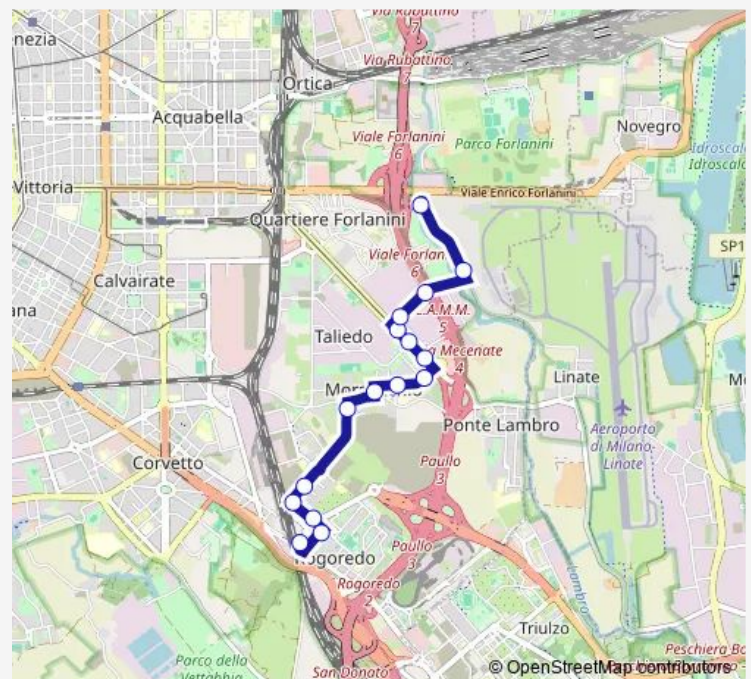

via vittorini via umiliati

via archimede via pascoli (peschiera b.)

via pascoli via archimede (peschiera b.)

linate (paese)

Route schedule

rogoredo m3 — linate (paese)

Monday	06:03-21:46
Tuesday	06:20-21:46
Wednesday	06:20-21:46
Thursday	06:03-21:33
Friday	06:03-21:33
Saturday	06:03-21:46
Sunday	06:20-21:46

Route info

Direction: rogoredo m3

Stops: 14

Trip Duration: 0 hour 16 min

88 — aviazione - rogoredo fs m3

Direction

v.le aviazione — rogoredo m3

14 stops

[Open route schedule](#)

v.le aviazione

v.le aviazione via fantoli

via fantoli via monlue'

via fantoli via mecenate

via mecenate via fantoli

via mecenate via quintiliano

v.le ungheria via mecenate

Route info

Direction: v.le aviazione

Stops: 8

Trip Duration: 0 hour 10 min

Direction

rogoredo m3 — v.le aviazione

16 stops

[Open route schedule](#)