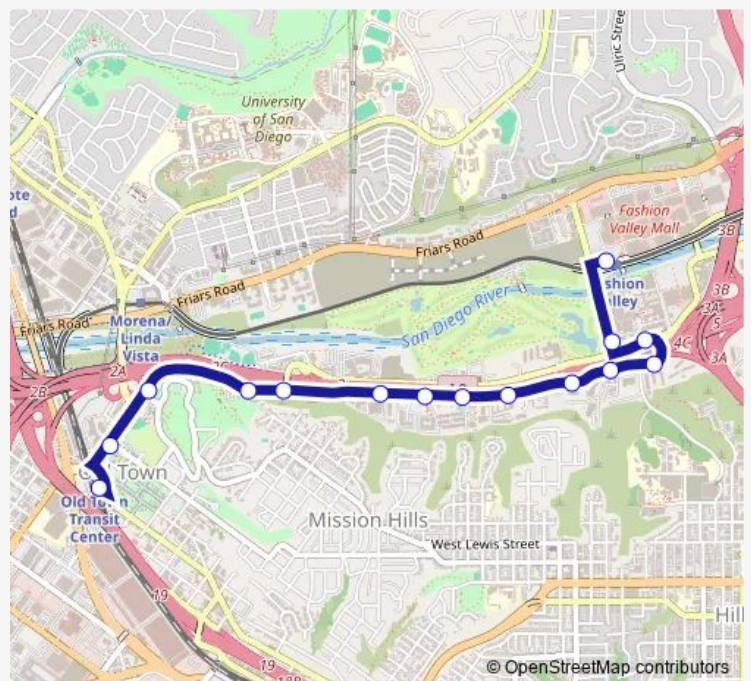

Bus 88 Old Town - Fashion Valley

[Go to website](#)

Direction
 Old Town Transit Center — Fashion Valley Transit Center
 15 stops
[Open route schedule](#)

- Old Town Transit Center
- Taylor St & Juan St
- Taylor St & Presidio Dr
- Taylor St & I-8 East (Ramp)
- Hotel Circle S & I-8 West (Ramp)
- Hotel Circle S & 2201
- Hotel Circle S & 1865
- Hotel Circle S & 1605
- Hotel Circle S & 1333
- Hotel Circle S & 875
- Hotel Circle S & 625
- Hotel Circle S & Bachman Pl
- Hotel Circle N & Camino De La Reina
- Fashion Valley Rd & Hotel Circle N
- Fashion Valley Transit Center

Route info
 Direction: Old Town Transit Center
 Stops: 15
 Trip Duration: 0 hour 11 min

Direction

Fashion Valley Transit Center — Old Town Transit Center

12 stops

[Open route schedule](#)

Fashion Valley Transit Center

Taylor St & Presidio Dr

Taylor St & Sunset St

Old Town Transit Center

Route schedule

Fashion Valley Transit Center — Old Town Transit Center

Monday 05:54-20:37

Tuesday 05:54-20:37

Wednesday 05:54-20:37

Thursday 05:54-20:37

Friday 05:54-20:37

Saturday 05:54-20:24

Sunday 05:54-20:24

Route info

Direction: Fashion Valley Transit Center

Stops: 12

Trip Duration: 0 hour 8 min