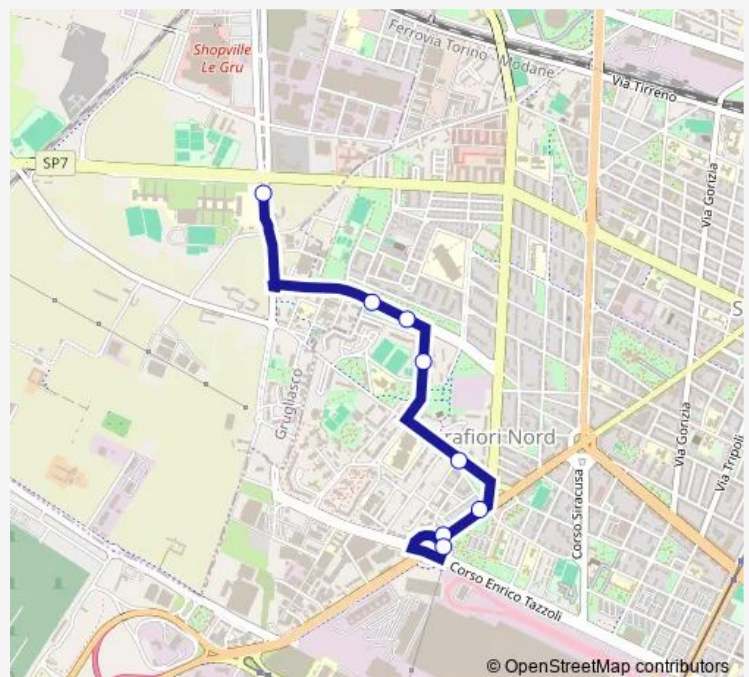

Bus 88 scolastico, piazza Cattaneo - via Crea (Grugliasco)

[Go to website](#)

Direction

Fermata 3583 - Barocchio Cap — Fermata 5102 - Cattaneo Cap

8 stops

[Open route schedule](#)

Fermata 3583 - Barocchio Cap

Fermata 3583 - Barocchio Cap — Fermata 5102 - Cattaneo Cap

Monday 13:15-16:15

Tuesday 13:15-14:15

Wednesday 13:15-14:15

Thursday 13:15-14:15

Friday 13:15-14:15

Saturday —

Sunday —

Route info

Direction: Fermata 3583 - Barocchio Cap

Stops: 8

Trip Duration: 0 hour 15 min

© OpenStreetMap contributors

Direction

Fermata 5102 - Cattaneo Cap — Fermata 2657 - Barocchio Sud

6 stops

Route info

Direction: Fermata 5102 - Cattaneo Cap

Stops: 6

Trip Duration: 0 hour 15 min

88 Bus time schedules and route maps are available in an offline PDF at busmaps.com. Use the busmaps.com website to see live bus times, train schedule or subway schedule, and step-by-step directions for all public transit in Turin