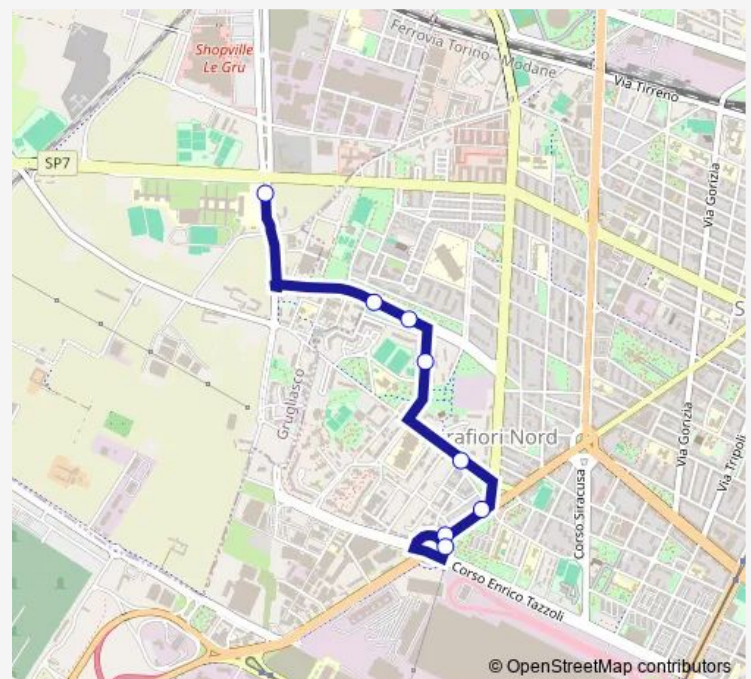

Bus 88 scolastico, piazza Cattaneo - via Crea (Grugliasco)

[Go to website](#)

Direction

Fermata 3583 - Barocchio Cap — Fermata 5102 - Cattaneo Cap

8 stops

[Open route schedule](#)

Fermata 3583 - Barocchio Cap

Fermata 3583 - Barocchio Cap — Fermata 5102 - Cattaneo Cap

Monday 13:15-16:15

Tuesday 13:15-14:15

Wednesday 13:15-14:15

Thursday 13:15-14:15

Friday 13:15-14:15

Saturday —

Sunday —

Route info

Direction: Fermata 3583 - Barocchio Cap

Stops: 8

Trip Duration: 0 hour 15 min

© OpenStreetMap contributors

Direction

Fermata 5102 - Cattaneo Cap — Fermata 2657 - Barocch
chio Sud

6 stops

Route info

Direction: Fermata 5102 - Cattaneo Cap

Stops: 6

Trip Duration: 0 hour 15 min

88 Bus time schedules and route maps are available in an offline PDF at busmaps.com. Use the busmaps.com website to see live bus times, train schedule or subway schedule, and step-by-step directions for all public transit in Turin