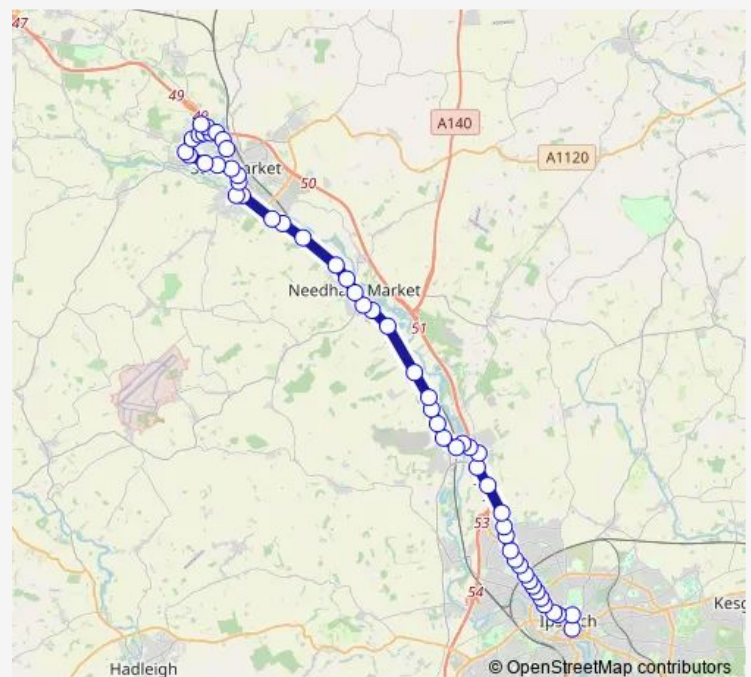

The Greyhound

Bridge Road

Chapel Lane

Route schedule

Old Cattle Market Bus Station — Beech Terrace

Monday 06:30-17:45

Tuesday 06:30-17:45

Wednesday 06:30-17:45

Thursday 06:30-17:45

Friday 06:30-17:45

Saturday 07:40-17:45

Sunday —

Route info

Direction: Old Cattle Market Bus Station

Stops: 54

Trip Duration: 0 hour 57 min