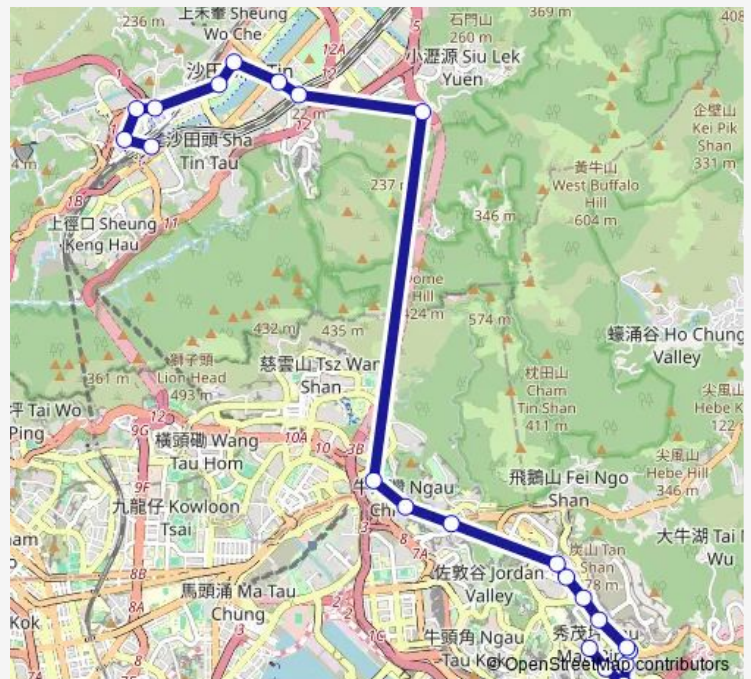

22 stops

[Open route schedule](#)

- [Kmb] SAU MAU Ping (Central) BUS Terminus
- [Ctb] SAU ON House SAU MAU Ping Estate, SAU Ming Road → [Kmb+Ctb] SAU ON House /
 Sau ON House SAU MAU Ping Estate, SAU Ming Road → [Kmb] SAU ON House
- [Ctb] Upper SAU MAU Ping, HIU Kwong Street → [Kmb] Upper SAU MAU Ping
- [Kmb+Ctb] SAU FAI House /
 Sau FAI House SAU MAU Ping Estate, SAU MAU Ping Road → [Kmb] SAU FAI House
- [Kmb+Ctb] PO TAT Estate BBI /
 Po TAT Estate, PO LAM Road → [Kmb] PO TAT Estate Bbi
- [Ctb] YAN TAT House ON TAT Estate, ON SAU Road → [Kmb] YAN TAT House
- [Ctb] OI TAT House ON TAT Estate, ON SAU Road → [Kmb] OI TAT House
- [Ctb] KAM TAI House ON TAI Estate, ON SAU Road → [Kmb] KAM TAI House
- [Kmb] ON TAI (South) (Hang TAI House)
- [Kmb] ON TAI (West) (WO TAI House)
- [Ctb] PAK Hung House Choi WAN Estate, NEW Clear Water BAY Road → [Kmb] PAK Hung House
- [Ctb] Ping Shek Estate → [Kmb+Ctb] Ngau CHI WAN BBI - Choi Hung Station /
 Ping Shek Estate → [Kmb] Ngau CHI WAN BBI - Choi Hung Station
- [Kmb] Ngau CHI WAI BBI - Hung Ngok House

Route schedule

[Kmb] SAU MAU Ping (Central) BUS Terminus — [Ctb] TAI WAI Station → [Kmb] TAI WAI Station BUS Terminus → [Lwb] TAI WAI Station BUS Terminus

Monday	05:30-19:00
Tuesday	05:30-19:00
Wednesday	05:30-19:00
Thursday	05:30-19:00
Friday	05:30-19:00
Saturday	05:30-22:00
Sunday	05:30-22:00

Route info

Direction: [Kmb] SAU MAU Ping (Central) BUS Terminus

Stops: 22

Trip Duration: 0 hour 51 min

88 — SAU MAU Ping (Central) - TAI WAI Station **BusMaps**

[Ctb] Tate'S Cairn Tunnel BUS-BUS Inter-
change[[Kmb+Ctb] Tate'S Cairn Tunnel/
Tate'S Cairn
Tunnel BUS-BUS Interchange[[Kmb] Tate'S Cairn Tunnel

Direction: [Ctb] TAI WAI Station|[Kmb] TAI WAI Station BUS Terminus|[Lwb] TAI WAI Station BUS Terminus

Stops: 22

Trip Duration: 0 hour 51 min

[Ctb] OI TAT House ON TAT Estate, ON SAU Road[[Kmb] OI TAT House