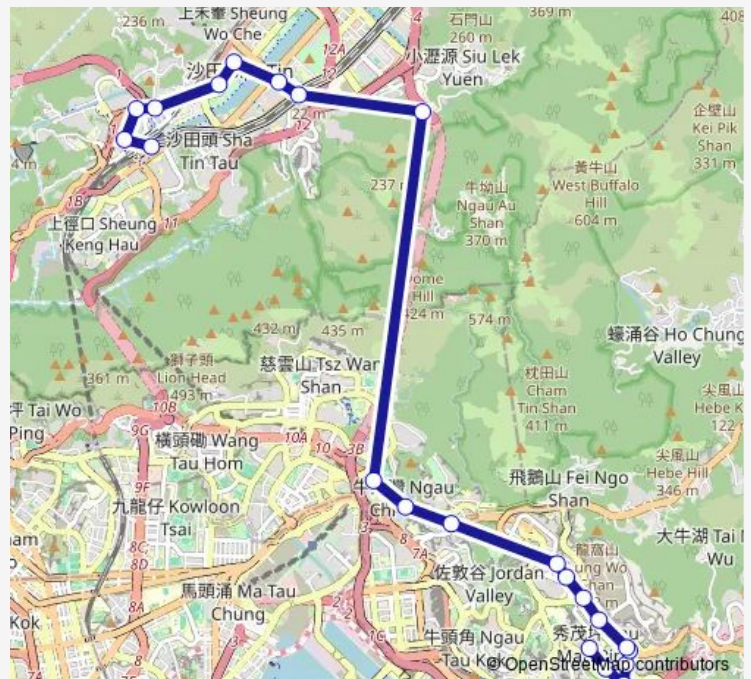

**Bus 88 SAU MAU Ping (Central) - TAI WAI Station**

[Go to website](#)

**Direction**  
 [Kmb] SAU MAU Ping (Central) BUS Terminus — [Ctb] TAI WAI Station  
 [Kmb] TAI WAI Station BUS Terminus → [Lwb] TAI WAI Station BUS Terminus

22 stops

[Open route schedule](#)

- [Kmb] SAU MAU Ping (Central) BUS Terminus
- [Ctb] SAU ON House SAU MAU Ping Estate, SAU Ming Road → [Kmb+Ctb] SAU ON House / SAU ON House SAU MAU Ping Estate, SAU Ming Road → [Kmb] SAU ON House
- [Ctb] Upper SAU MAU Ping, HIU Kwong Street → [Kmb] Upper SAU MAU Ping
- [Kmb+Ctb] SAU FAI House / Sau FAI House SAU MAU Ping Estate, SAU MAU Ping Road → [Kmb] SAU FAI House
- [Kmb+Ctb] PO TAT Estate BBI / Po TAT Estate, PO LAM Road → [Kmb] PO TAT Estate Bbi
- [Ctb] YAN TAT House ON TAT Estate, ON SAU Road → [Kmb] YAN TAT House
- [Ctb] OI TAT House ON TAT Estate, ON SAU Road → [Kmb] OI TAT House
- [Ctb] KAM TAI House ON TAI Estate, ON SAU Road → [Kmb] KAM TAI House
- [Kmb] ON TAI (South) (Hang TAI House)
- [Kmb] ON TAI (West) (WO TAI House)
- [Ctb] PAK Hung House Choi WAN Estate, NEW Clear Water BAY Road → [Kmb] PAK Hung House
- [Ctb] Ping Shek Estate → [Kmb+Ctb] Ngau CHI WAN BBI - Choi Hung Station / Ping Shek Estate → [Kmb] Ngau CHI WAN BBI - Choi Hung Station
- [Kmb] Ngau CHI WAI BBI - Hung Ngok House

**Route info**

Direction: [Kmb] SAU MAU Ping (Central) BUS Terminus  
 Stops: 22  
 Trip Duration: 0 hour 57 min

88 — SAU MAU Ping (Central) - TAI WAI Station **BusMaps**

[Ctb] Tate'S Cairn Tunnel BUS-BUS Inter-  
change[[Kmb+Ctb] Tate'S Cairn Tunnel/<Br>Tate'S Cairn  
Tunnel Toll Plaza[[Kmb] Tate'S Cairn Tunnel

## Route info

Direction: [Ctb] TAI WAI Station|[Kmb] TAI WAI Station BUS Terminus|[Lwb] TAI WAI Station BUS Terminus

Stops: 22

Trip Duration: 0 hour 57 min

[Ctb] OI TAT House ON TAT Estate, ON SAU Road[[Kmb] OI TAT House