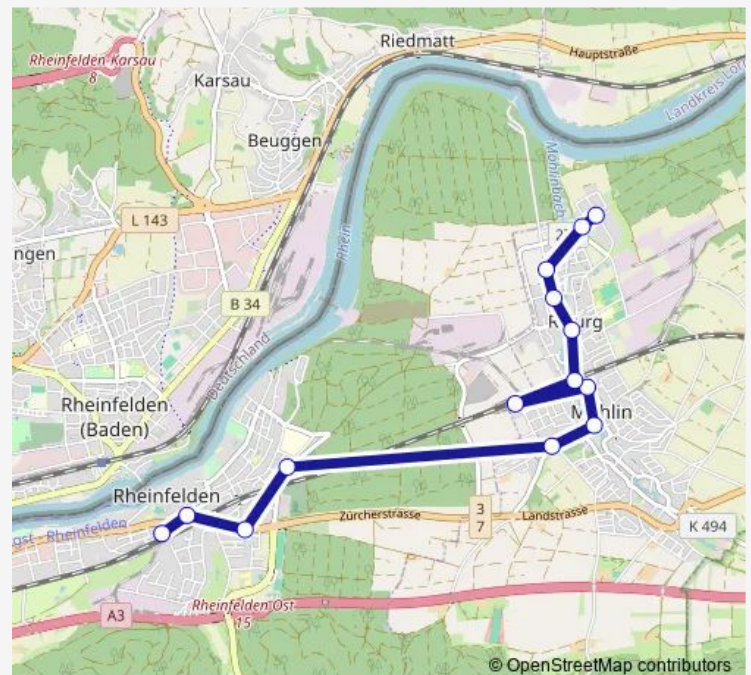

Bus 88 B 88

[Go to website](#)

Direction

undefined — undefined

0 stops

[Open route schedule](#)

Route schedule

undefined — undefined

Monday	06:04-19:04
Tuesday	06:04-19:04
Wednesday	06:04-19:04
Thursday	06:04-19:04
Friday	06:04-19:04
Saturday	06:04-19:04
Sunday	09:04-19:04

Route info

Direction:

Stops: 0

Trip Duration: – min

■ 88 — B 88

Direction

Rheinfelden, Bahnhof — Möhlin, Bata Park

14 stops

[Open route schedule](#)

Rheinfelden, Bahnhof

Rheinfelden, Post

Rheinfelden, Töpferweg

Rheinfelden, Regionalspital

Möhlin, Unter der Halde