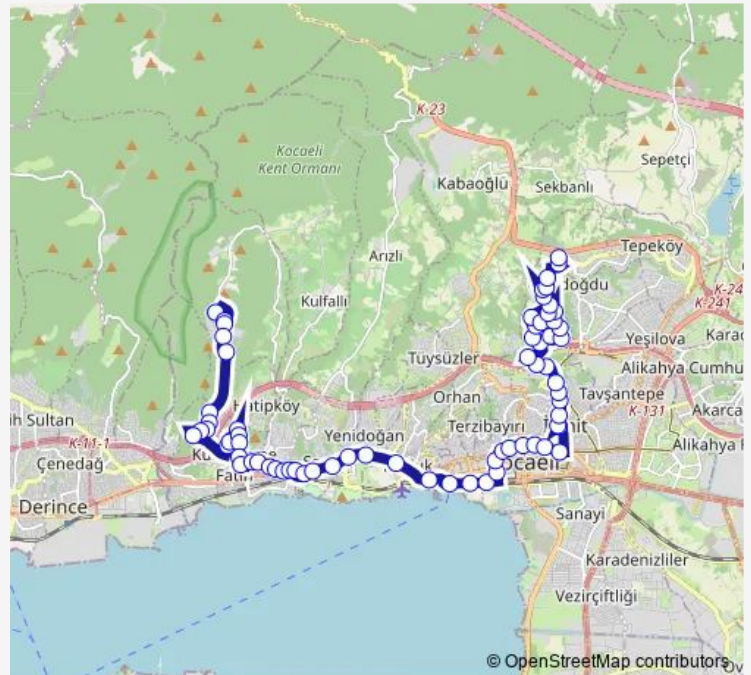

Thursday 06:05-23:35

Friday 06:05-23:35

Saturday 06:05-23:35

Sunday 06:30-23:35

Route info

Direction: Dünya Bankasi Depolama Alani

Stops: 71

Trip Duration: 0 hour 40 min

88 — Dünya Bankasi-Akpinar Toki

BusMaps

D.Bankasi Otoban Köprüsü 1

İzmitkent 5

Vadikent 1

Ulubatli Hasan Ortaokulun 1

Çeşme 11

Elmalik Camii 1

Saturday 00:05-23:48

Sunday 00:05-23:50

Route info

Direction: Akpınar Toki Camii

Stops: 69

Trip Duration: 0 hour 40 min

Eski Cezaevi

İSU Genel Müdürlüğü