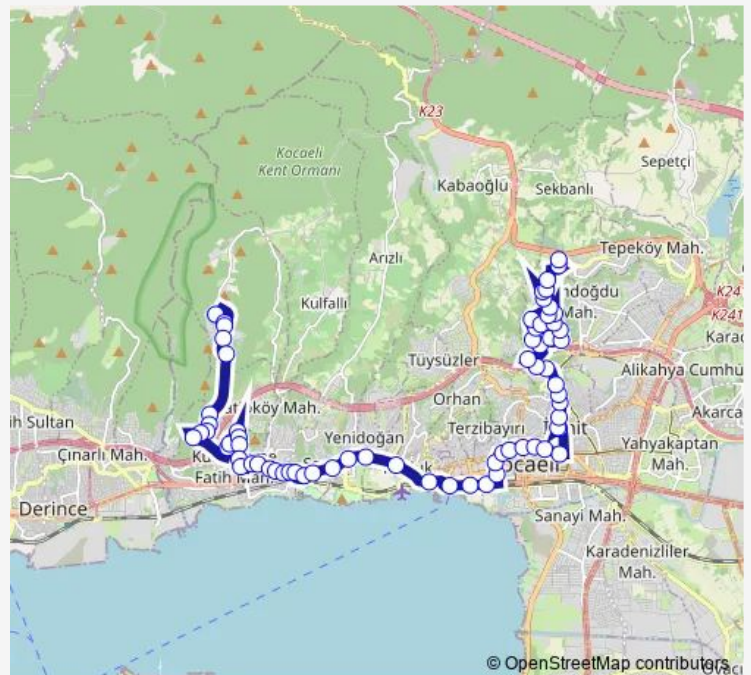

Friday 06:05-23:35

Saturday 06:05-23:35

Sunday 06:30-23:35

Route info

Direction: Dünya Bankasi Depolama Alani

Stops: 71

Trip Duration: 0 hour 40 min

■ 88 — Dünya Bankasi-Akpinar Toki

BusMaps

D.Bankasi Otoban Köprüsü 1

İzmitkent 5

Vadikent 1

Ulubatli Hasan Ortaokulun 1

Çeşme 11

Elmalik Camii 1

Bahriye

Route info

Direction: Akpınar Toki Camii

Stops: 69

Trip Duration: 0 hour 40 min

Seka Bloklari

Eski Cezaevi

İSU Genel Müdürlüğü

Seka Devlet Hastanesi D-100 1