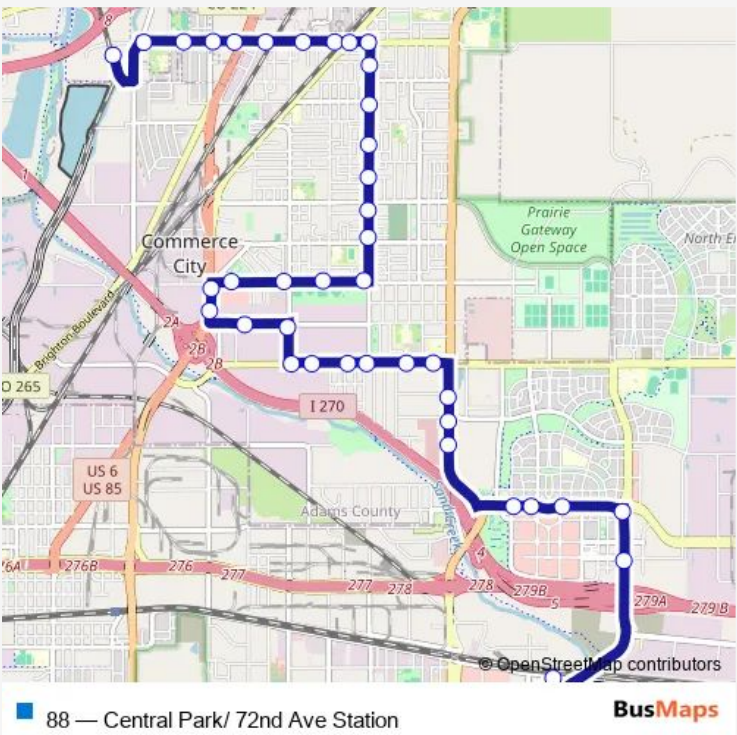

Bus 88 Central Park/ 72nd Ave Station

[Go to website](#)

Direction
 Commerce City & 72nd Station Gate C — Central Park Station Gate D1
 39 stops
[Open route schedule](#)

- Commerce City & 72nd Station Gate C
- 72nd Ave & Colorado Blvd
- 72nd Ave & Clermont St
- 72nd Ave & Dahlia St
- 72nd Ave & Brighton Blvd
- 72nd Ave & Elm St
- 72nd Ave & Ivanhoe St
- 72nd Ave & Kearney St
- 72nd Ave & CO 2
- 72nd Ave & Monaco St
- Monaco St & 70th Pl
- Monaco St & 69th Ave
- Monaco St & 67th Ave
- Monaco St & 65th Pl
- Monaco St & 63rd Pl
- Monaco St & 62nd Ave
- 60th Ave & Monaco St
- 60th Ave & Kearney St
- 60th Ave & Hudson St
- 60th Ave & Dahlia St
- Dahlia St & 60th Ave

Route info
 Direction: Commerce City & 72nd Station Gate C
 Stops: 39
 Trip Duration: 0 hour 40 min

Dahlia St & 58th Pl

58th Ave & Glencoe Ct

Holly St & 58th Ave

56th Ave & Holly St

5800 Block 56th Ave

56th Ave & Leyden St

Saturday 05:45-23:45

Sunday 05:45-23:45

Route info

Direction: Central Park Station Gate D1

Stops: 41

Trip Duration: 0 hour 33 min

Monaco St & 63rd Pl

Monaco St & 64th Ave

72nd Ave & Elm St

72nd Ave & Brighton Rd

72nd Ave & Dahlia St

72nd Ave & Clermont St

72nd Ave & Colorado Blvd

Colorado Blvd & 71st Ave

Commerce City & 72nd Station Gate C

88 Bus time schedules and route maps are available in an offline PDF at busmaps.com. Use the busmaps.com website to see live bus times, train schedule or subway schedule, and step-by-step directions for all public transit in Denver