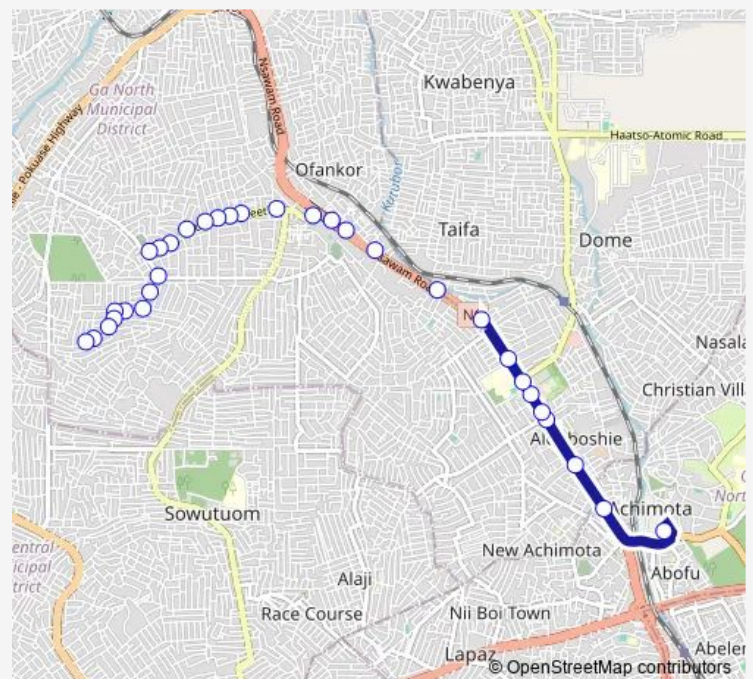

ABC Junction

Mile 7

Best Point

Achimota Mall

St. Johns

St John's Second

Tantra Hills

Taifa Junction

Thursday 06:00

Friday 06:00

Saturday 06:00

Sunday 06:00

Route info

Direction: Achimota New Station

Stops: 32

Trip Duration: 1 hour 3 min

88 — Asofan ↔ Achimota

BusMaps

Asofan School Juntion

Asofan Old Station

Jojo Water

Chairman

Asofan Block Factory

Transformer

Curve

Pentecost Station

Abe Asi

Royco

Asofan New Station

Direction

Asofan New Station — Achimota New Station

24 stops