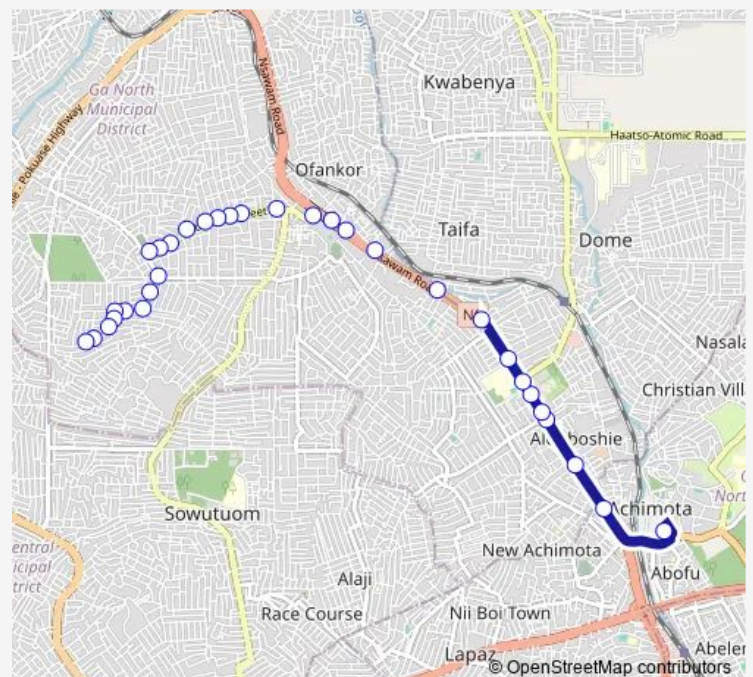

ABC Junction

Mile 7

Best Point

Achimota Mall

St. Johns

St John's Second

Tantra Hills

Taifa Junction

Thursday 06:00

Friday 06:00

Saturday 06:00

Sunday 06:00

Route info

Direction: Achimota New Station

Stops: 32

Trip Duration: 1 hour 3 min

88 — Asofan ↔ Achimota

Asofan School Juntion

Asofan Old Station

Jojo Water

Chairman

Asofan Block Factory

Transformer

Curve

Pentecost Station

Abe Asi

Royco

Asofan New Station

Direction

Asofan New Station — Achimota New Station

24 stops

[Open route schedule](#)