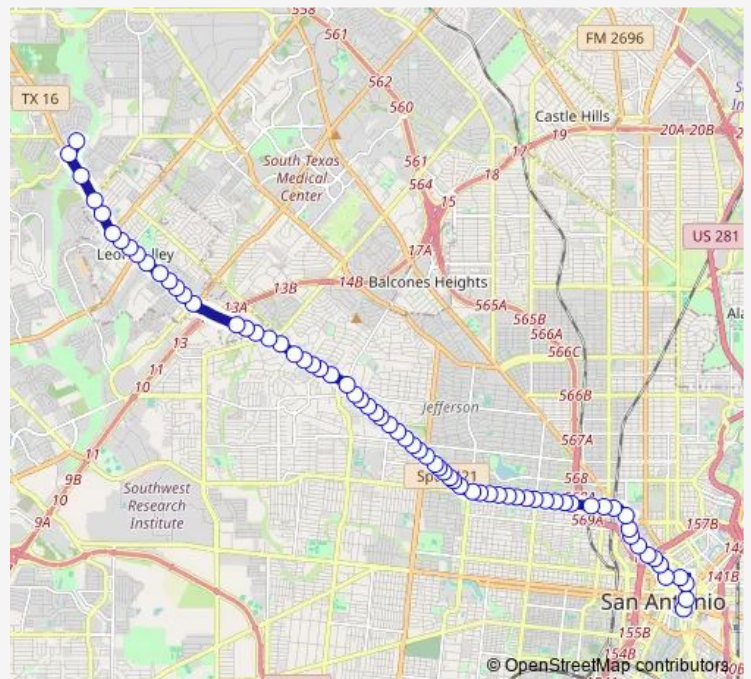

Bus 88 Bandera Frequent

[Go to website](#)

Direction
 Mainland AT WAL-Mart Supercenter — Pecan & Navarro
 65 stops
[Open route schedule](#)

Mainland AT WAL-Mart Supercenter

MAINLAND & FIRST WALMART ENTRANCE

Bandera & Callaghan

Bandera & Wildflower

Bandera & Benrus

Route schedule

Mainland AT WAL-Mart Supercenter — Pecan & Navarro

Monday 04:51-20:45

Tuesday 04:51-20:45

Wednesday 04:51-20:45

Thursday 04:51-20:45

Friday 04:51-20:45

Saturday 05:35-20:40

Sunday 05:34-21:14

Route info

Direction: Mainland AT WAL-Mart Supercenter

Stops: 65

Trip Duration: 0 hour 43 min

88 — Bandera Frequent

Bandera Opposite E. Skyview

Bandera IN Front OF 1939

Bandera & Broadview

Bandera Opposite Bloomfield

Bandera & Hillcrest

Bandera & Quill

Bandera & Willard