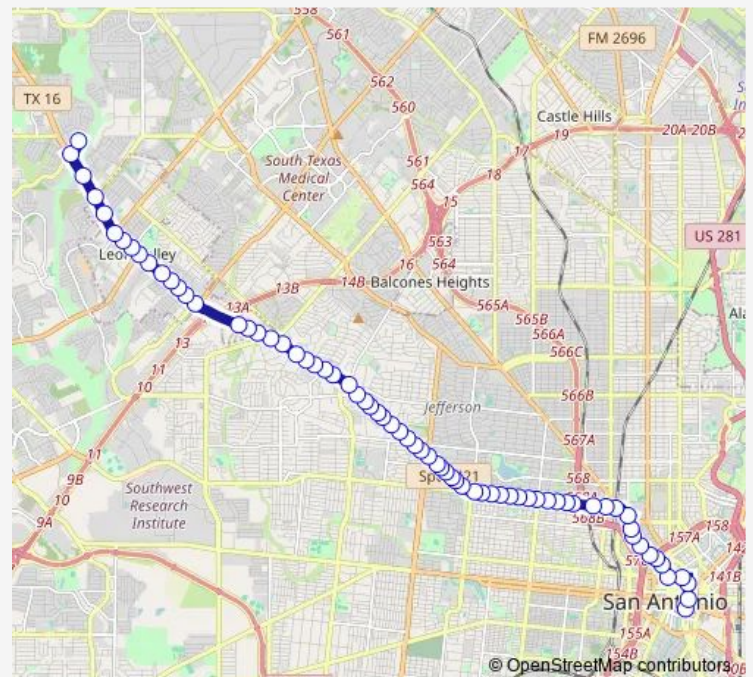

Bus 88 Bandera Frequent

[Go to website](#)

Direction

Mainland AT WAL-Mart Supercenter — Pecan & Navarro

65 stops

[Open route schedule](#)

Mainland AT WAL-Mart Supercenter

Mainland & First Walmart Entrance

Bandera & Callaghan

Bandera & Wildflower

Bandera & Benrus

Route schedule

Mainland AT WAL-Mart Supercenter — Pecan & Navarro

Monday 04:51-20:45

Tuesday 04:51-20:45

Wednesday 04:51-20:45

Thursday 04:51-20:45

Friday 04:51-20:45

Saturday 05:35-20:40

Sunday 05:34-21:14

Route info

Direction: Mainland AT WAL-Mart Supercenter

Stops: 65

Trip Duration: 0 hour 43 min