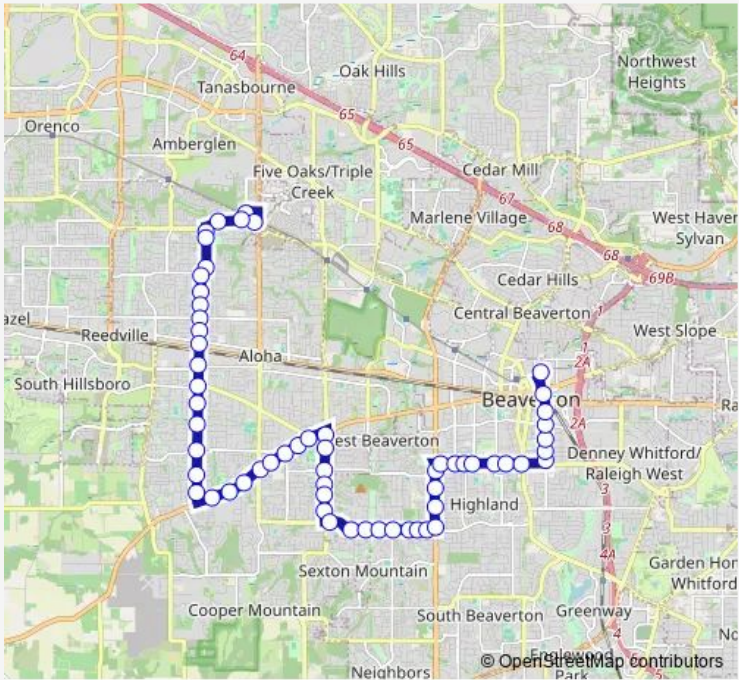

## Bus 88 Hart/198th

[Go to website](#)

**Direction**  
 Willow Creek Transit Center — Beaverton Transit Center  
 60 stops  
[Open route schedule](#)

- Willow Creek Transit Center
- W Baseline Rd & SW 185th
- W Baseline Rd & SW Lisa
- W Baseline Rd & SW 195th
- 700 Block SW 197th
- SW 197th & Brookfield
- SW 197th & Frances
- SW 198th & Rock Dr
- SW 198th & York
- SW 198th & Imperial
- SW 198th & Johnson
- SW 198th & Trelane
- 3300 Block SW 198th
- SW 198th & Blanton
- SW 198th & Kinnaman
- SW 198th & Southview
- SW 198th & Jaylee
- SW 198th & Rosa
- SW 198th & Prospect
- SW 198th & Carlin
- SW Farmington & 195th

Route schedule  
 Willow Creek Transit Center — Beaverton Transit Center

Monday	05:25-22:26
Tuesday	05:25-22:26
Wednesday	05:25-22:26
Thursday	05:25-22:26
Friday	05:25-22:26
Saturday	06:10-21:10
Sunday	06:10-21:10

Route info  
 Direction: Willow Creek Transit Center  
 Stops: 60  
 Trip Duration: 0 hour 45 min

88 — Hart/198th **BusMaps**

SW Farmington & 192nd

SW Farmington & 188th Ct

SW Farmington & 185th

18200 Block SW Farmington

## Route info

Direction: Beaverton Transit Center

Stops: 58

Trip Duration: 0 hour 46 min

SW 170th & Canby

SW 170th & Timberland Dr

SW 170th & Ivy Glenn

SW 170th & Oak