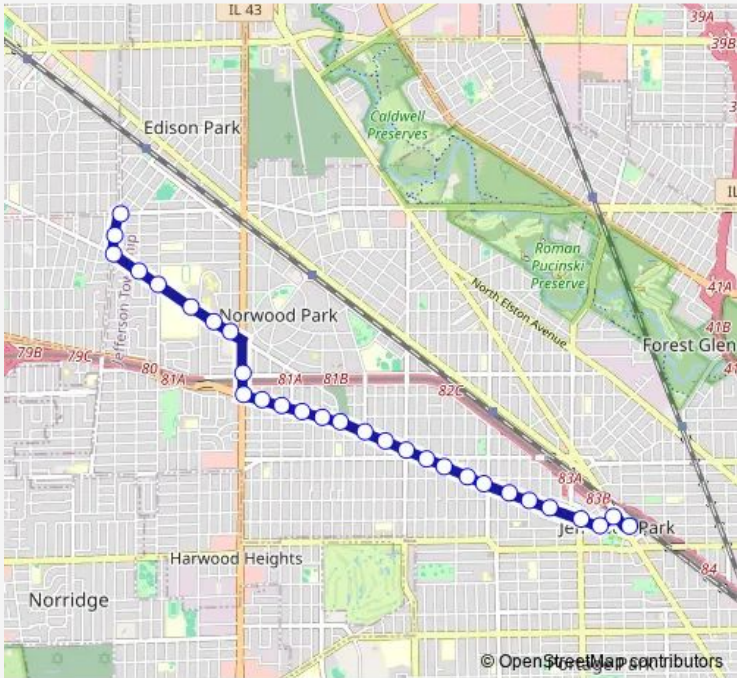

[Go to website](#)

Direction
 Jefferson Park Transit Center — Devon & Canfield
 29 stops
[Open route schedule](#)

- Jefferson Park Transit Center
- Gale & Milwaukee
- Gale & Higgins
- Higgins & Central/Edmunds
- Higgins & Major
- Higgins & Menard
- Higgins & Marmora
- Higgins & Austin
- Higgins & Meade
- Higgins & Melvina
- Higgins & Foster
- Higgins & Nagle
- Higgins & Neenah
- Higgins & Natoma
- Higgins & Talcott
- Higgins & Newcastle
- Higgins & Newland
- Higgins & Nordica
- Higgins & Montclare
- Higgins & Harlem
- Harlem & Bryn Mawr

Route schedule
 Jefferson Park Transit Center — Devon & Canfield

Monday	04:45-22:15
Tuesday	04:45-22:15
Wednesday	04:45-22:15
Thursday	04:45-22:15
Friday	04:45-22:15
Saturday	05:45-22:15
Sunday	06:45-22:15

Route info
 Direction: Jefferson Park Transit Center
 Stops: 29
 Trip Duration: 0 hour 18 min

88 — Higgins BusMaps

Talcott & Oconto

Talcott & Odell

Talcott & Oketo

Talcott & Oriole

Talcott & Overhill

Talcott & Canfield

Route info

Direction: Devon & Canfield

Stops: 34

Trip Duration: 0 hour 16 min

Higgins & Austin

Higgins & Marmora

Higgins & Menard

Higgins & Major