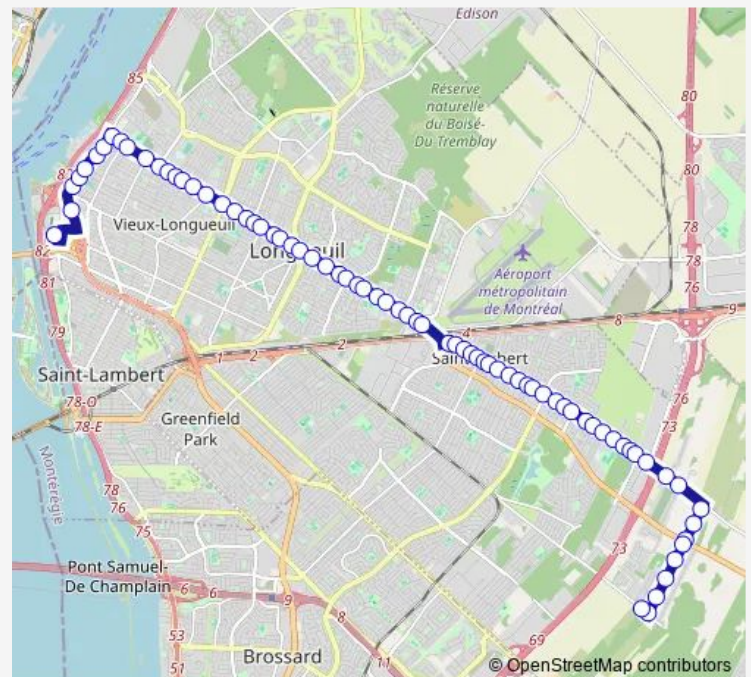

### Route schedule

Kimber / Léonard — Terminus Longueuil

|           |                           |
|-----------|---------------------------|
| Monday    | 06:04-00:09 <sup>+1</sup> |
| Tuesday   | 06:04-00:09 <sup>+1</sup> |
| Wednesday | 06:04-00:09 <sup>+1</sup> |
| Thursday  | 06:04-00:09 <sup>+1</sup> |
| Friday    | 06:04-00:09 <sup>+1</sup> |
| Saturday  | 06:08-00:04 <sup>+1</sup> |
| Sunday    | 06:10-00:09 <sup>+1</sup> |

### Route info

Direction: Kimber / Léonard

Stops: 72

Trip Duration: 0 hour 49 min

88 — ch. Chambly / Mountainview

ch. de Chambly / de Monaco

ch. de Chambly / Gaétan-Boucher

ch. de Chambly / Mauriat