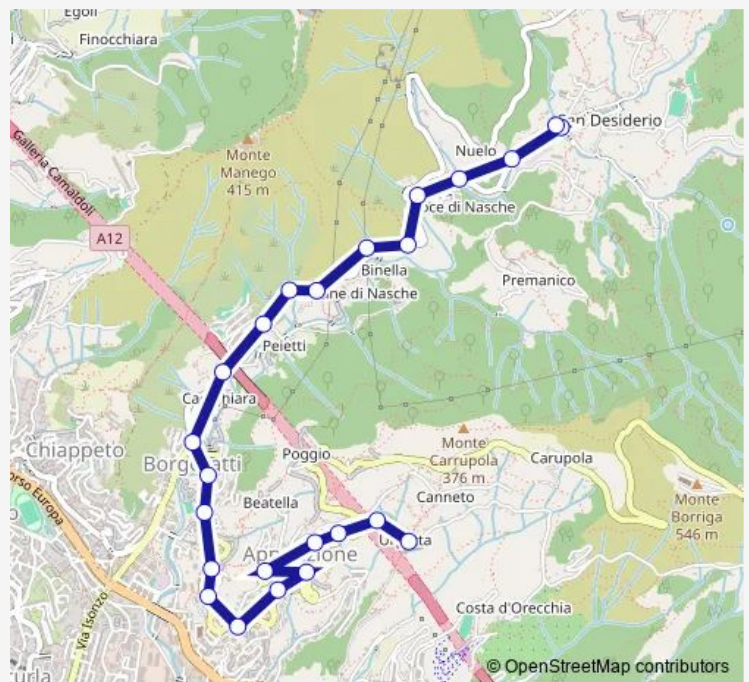

Friday —

Saturday —

Sunday

05:48-15:43

Route info

Direction: Rotonda/Capolinea

Stops: 12

Trip Duration: 0 hour 11 min

88 — P.za Grosso (S.Des)-Borgor-P.za Don Canepa (Appar)

Direction

Apparizione/Cimitero — Rotonda/Capolinea

14 stops

[Open route schedule](#)

Apparizione/Cimitero

Pitto/Monte Fasce

Olivieri 1/Oratorio