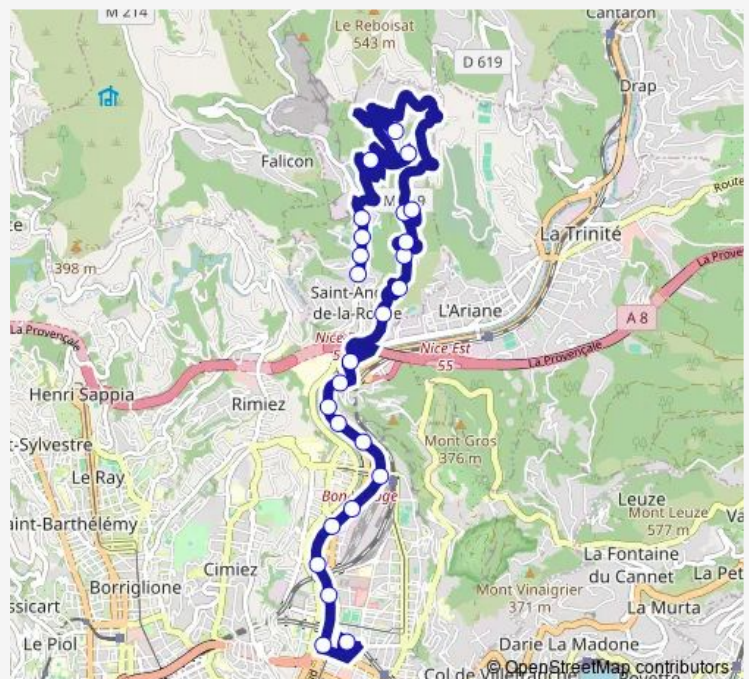

Porte Nord

### Route schedule

Vauban — Marojade

Monday	09:30-14:15
Tuesday	09:30-14:15
Wednesday	09:30-14:15
Thursday	09:30-14:15
Friday	09:30-14:15
Saturday	09:30-14:15
Sunday	09:05-16:25

### Route info

Direction: Vauban

Stops: 27

Trip Duration: 0 hour 40 min

88 — La Piscine / Marojade - Vauban

Allée Centrale

Carré 13

Cimetière Est

## Route info

Direction: Vauban

Stops: 25

Trip Duration: 0 hour 50 min