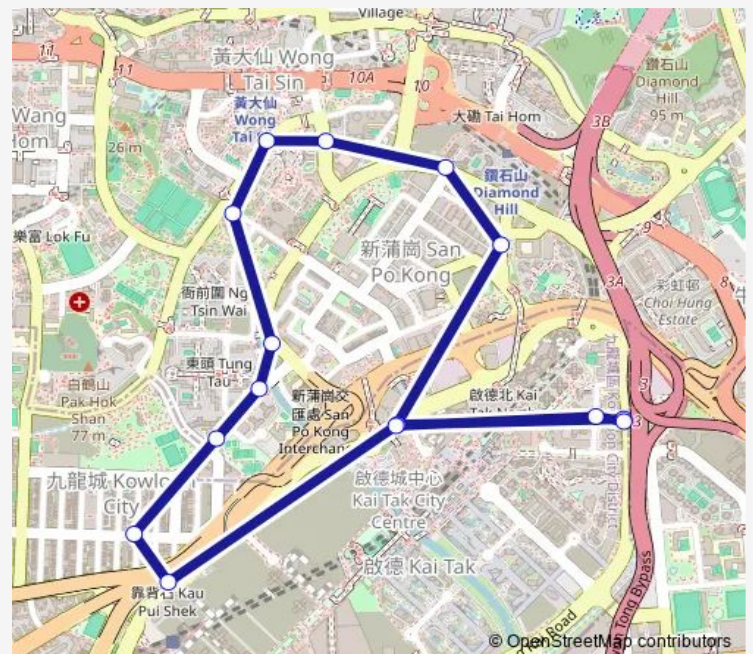

TAI SHING MARKET, NEAR WONG TAI SIN CULTURAL GARDEN

WONG TAI SIN MTR STATION, TUNG TAU TSUEN ROAD, NESR LUNG WAI HOUSE

Shatin Pass Road, Outside Wong TAI SIN Police R. & F. Quarters

CHOI HUNG ROAD, KAI CHUEN COURT, DIAMOND HILL MTR STATION|CHOI HUNG ROAD, OPPOSITE SAN PO KONG BUS TERMINAL|CHOI HUNG ROAD, NEAR RHYTHM GARDEN BLOCK 1

RHYTHM GARDEN, CANOSSA PRIMARY SCHOOL (SAN PO KONG)

Route schedule

SHING KAI ROAD, NEAR PO LEUNG KUK STANLEY HO SAU NAN PRIMARY SCHOOL — SHING KAI ROAD, NEAR PO LEUNG KUK STANLEY HO SAU NAN PRIMARY SCHOOL

Monday	06:00-19:40
Tuesday	06:00-19:40
Wednesday	06:00-19:40
Thursday	06:00-19:40
Friday	06:00-19:40
Saturday	06:00-19:45
Sunday	06:00-19:45

Route info

Direction: SHING KAI ROAD, NEAR PO LEUNG KUK STANLEY HO SAU NAN PRIMARY SCHOOL

Stops: 15

Trip Duration: 0 hour 21 min

88 — KAI Ching Estate (KAI TAK) - Wong TAI SIN Station (Circular)

CONCORDE ROAD, NEAR TRADE AND INDUSTRY
TOWER

MUK HUNG STREET, NEAR SKH HOLY CROSS PRIMA-
RY SCHOOL

SHING KAI ROAD, NEAR PO LEUNG KUK STANLEY HO
SAU NAN PRIMARY SCHOOL