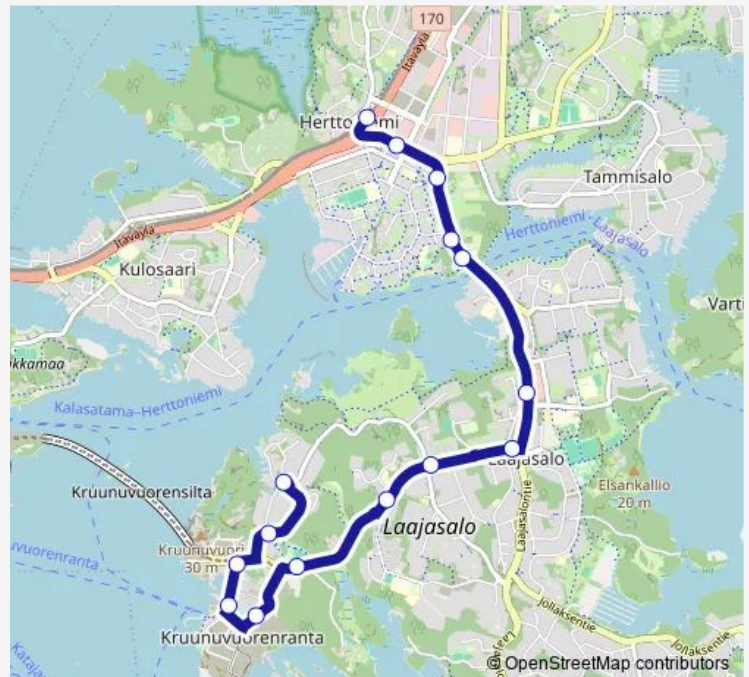

### Route schedule

Herttoniemi (M) — Kaitalahti

Monday 05:35-23:48

Tuesday 05:35-23:48

Wednesday 05:35-23:48

Thursday 05:35-23:48

Friday 05:35-23:48

Saturday 05:56-23:48

### Route info

Direction: Herttoniemi (M)

Stops: 15

Trip Duration: 0 hour 21 min

88 — Herttoniemi(M) - Kaitalahti