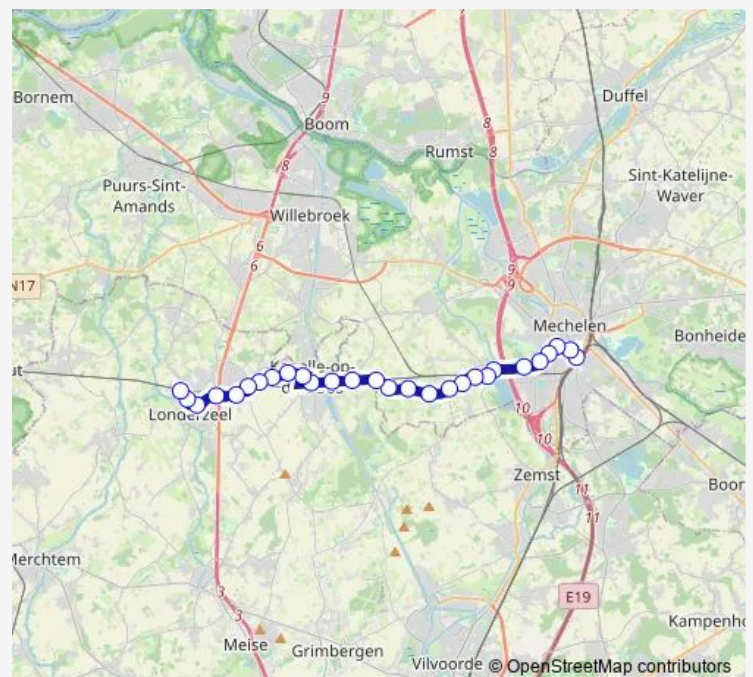

Kapelle-op-den-Bos Kerk

Kapelle-op-den-Bos Mechelbaan 67

Ramsdonk Dreef

Route schedule

Mechelen Station perron 18 — Londerzeel Station perron 3

Monday 06:24-21:38

Tuesday 06:24-21:38

Wednesday 06:24-21:38

Thursday 06:24-21:38

Friday 06:24-21:38

Saturday 07:44-21:45

Sunday —

Route info

Direction: Mechelen Station perron 18

Stops: 28

Trip Duration: 0 hour 38 min

88 — Londerzeel - Kapelle-op-den-Bos - Mechelen

Ramsdonk Grotstraat

Ramsdonk Hagelboom

Londerzeel Berg

Londerzeel Autosnelweg

Londerzeel Brandweer

Londerzeel Chrysantenlaan

Londerzeel Station perron 3

Direction

Mechelen Station perron 18 — Londerzeel Station perron 3

29 stops

[Open route schedule](#)

Mechelen Station perron 18

Mechelen Oude Brusselsestraat

Mechelen Brusselpoort

Mechelen Dodoens