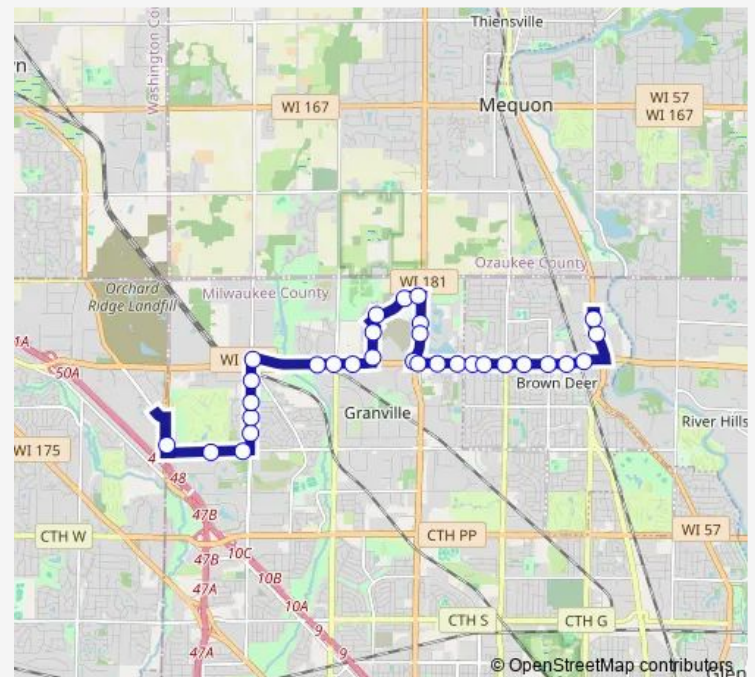

N76 & Brown Deer

Brown Deer & N76

Brown Deer & N72

Route schedule

N124 & Bradley (Farside) — Service Road & Schroeder

Monday 05:03-24:00

Tuesday 05:03-24:00

Wednesday 05:03-24:00

Thursday 05:03-24:00

Friday 05:03-24:00

Saturday 05:28-23:10

Sunday 05:53-23:08

Route info

Direction: N124 & Bradley (Farside)

Stops: 31

Trip Duration: 0 hour 35 min

Brown Deer & Deerbrook

Green BAY & Deerwood

Service Road & Schroeder

Direction

Service Road & Schroeder — N124 & Bradley (Farside)

30 stops

[Open route schedule](#)

Service Road & Schroeder

Sunday 06:33-23:49

Route info

Direction: Service Road & Schroeder

Stops: 30

Trip Duration: 0 hour 31 min

N107 & Villa

N107 & N8199

Bradley & OAK Leaf Trail