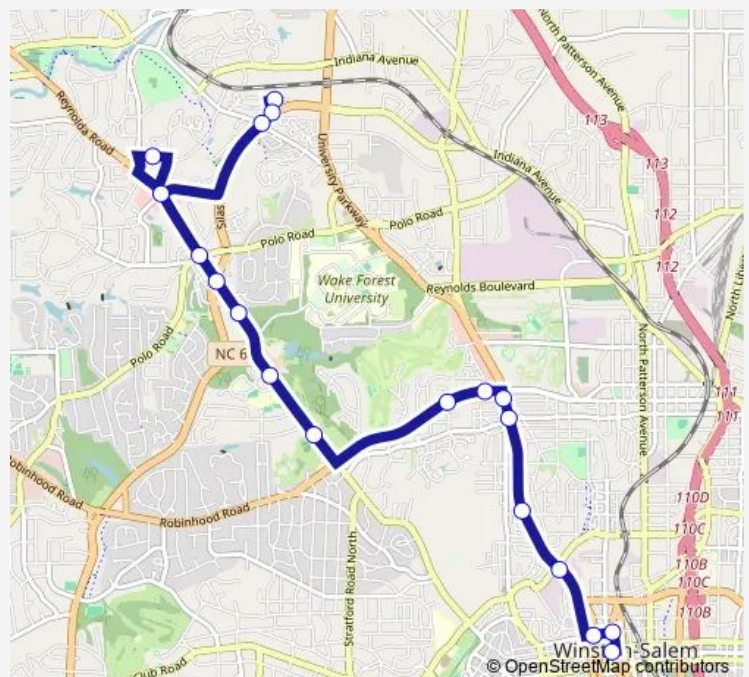

### Direction

Transit Center Bay B2 — University Plaza Drive at Industries for the Blind

20 stops

[Open route schedule](#)

Transit Center Bay B2

5th Street & Cherry Street

Cherry Street & 6th Street

Cherry Street & 7th Street

Cherry Street & Northwest Boulevard

University Parkway & 14th Street

University Parkway & 25th Street

Coliseum Drive & Georgetown Drive

Coliseum Drive & Pilgrim Court

Coliseum Drive & Old Town Club Drive

Reynolda Road & Marguerite Drive

### Route schedule

Transit Center Bay B2 — University Plaza Drive at Industries for the Blind

Monday 06:30-18:30

Tuesday 06:30-18:30

Wednesday 06:30-18:30

Thursday 06:30-18:30

Friday 06:30-18:30

Saturday —

### Route info

Direction: Transit Center Bay B2

Stops: 20

Trip Duration: 0 hour 25 min

88 — 88 - IFB - Reynolda Rd