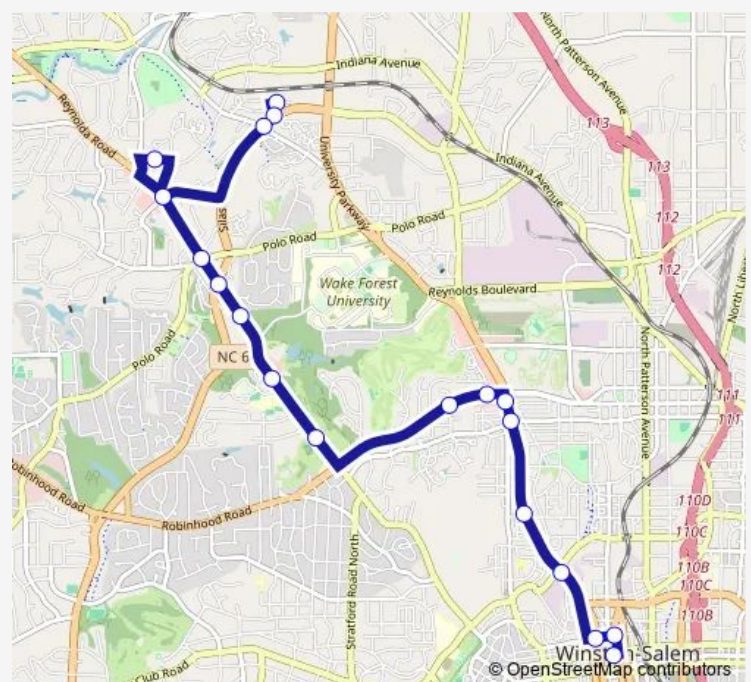

6th Street & Cherry Street

6th Street & Liberty Street

Transit Center Bay B1

### Route schedule

University Plaza Drive at Industries for the Blind — Transit Center Bay B1

Monday 05:55-18:55

Tuesday 05:55-18:55

Wednesday 05:55-18:55

Thursday 05:55-18:55

Friday 05:55-18:55

Saturday —

### Route info

Direction: University Plaza Drive at Industries for the Blind

Stops: 19

Trip Duration: 0 hour 25 min

88 — 88 - IFB - Reynolda Rd

## Direction

Transit Center Bay B1 — University Plaza Drive at Industries for the Blind

20 stops

[Open route schedule](#)

Transit Center Bay B1

5th Street & Cherry Street

Cherry Street & 6th Street

Cherry Street & 7th Street