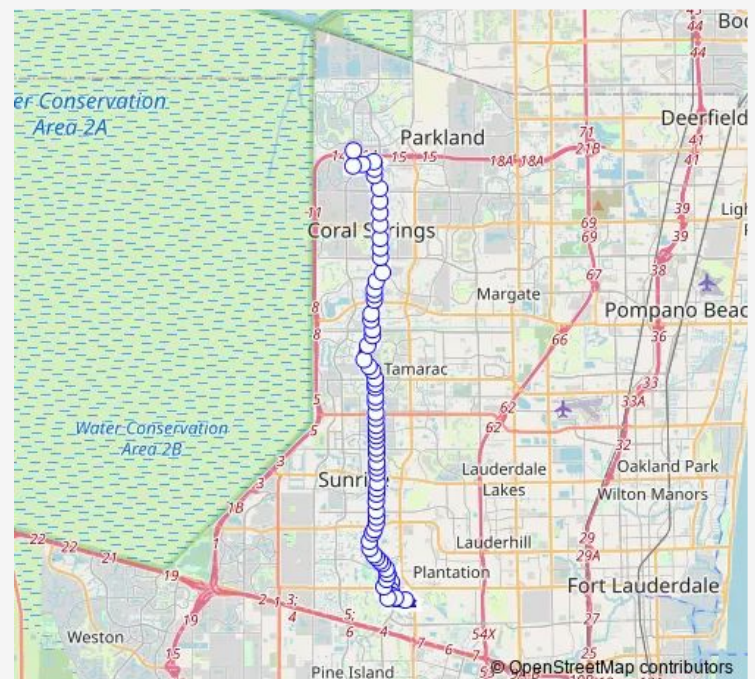

Thursday 05:10-22:50

Friday 05:10-22:50

Saturday 06:49-22:12

Sunday 06:50-21:05

Route info

Direction: West Terminal

Stops: 69

Trip Duration: 0 hour 47 min

88 — Pine Island Rd Local

Pine Island R/NW 20 C

Pine Island R/Sunset Strip

Pine Island R/NW 25 C

Pine Island R/N Pine Island R

Pine Island R/Sunrise Lakes B

Pine Island R/Oakland Park B

Pine Island R/Oakland Park B