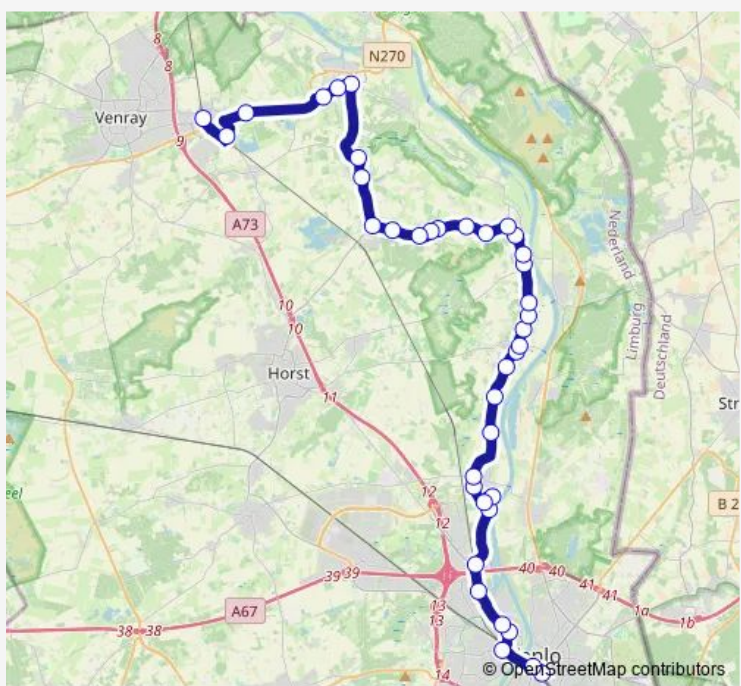

Bus 88 Venlo via Grubbenvorst - Venray Station

[Go to website](#)

Direction
 Venlo, Station Venlo — Venray, Station Venray
 39 stops
[Open route schedule](#)

- Venlo, Station Venlo
- Venlo, Koninginnesingel
- Blerick, Station Blerick
- Blerick, Kazernestraat
- Blerick, De Sondert
- Blerick, Parlevinkerweg
- Grubbenvorst, Raaiend
- Grubbenvorst, Dr. Baggen
- Grubbenvorst, Grubbenhove
- Grubbenvorst, Molenveld
- Grubbenvorst, Baersdoncklaan
- Grubbenvorst, Schoolstraat
- Grubbenvorst, Kaldenbroek
- Lottum, De Bongerd
- Lottum, Opperdonkseweg
- Lottum, De Lom de Berghlaan
- Lottum, Markt
- Lottum, Kraaienhoflaan
- Lottum, Broekhuizerweg
- Lottum, Staatbergweg
- Broekhuizen, Lottumseweg

Route schedule
 Venlo, Station Venlo — Venray, Station Venray

Monday	05:43-22:44
Tuesday	05:43-22:44
Wednesday	05:43-22:44
Thursday	05:43-22:44
Friday	05:43-22:44
Saturday	07:43-22:44
Sunday	09:43-22:44

Route info
 Direction: Venlo, Station Venlo
 Stops: 39
 Trip Duration: 0 hour 57 min

88 — Venlo via Grubbenvorst - Venray Station **BusMaps**

Broekhuizen, Hoogstraat

Broekhuizen, Burg. Hermansstraat

Broekhuizen, Kerkstraat

Wednesday 06:18-22:48

Thursday 06:18-22:48

Friday 06:18-22:48

Saturday 08:16-22:48

Sunday 09:16-22:48

Route info

Direction: Venray, Station Venray

Stops: 39