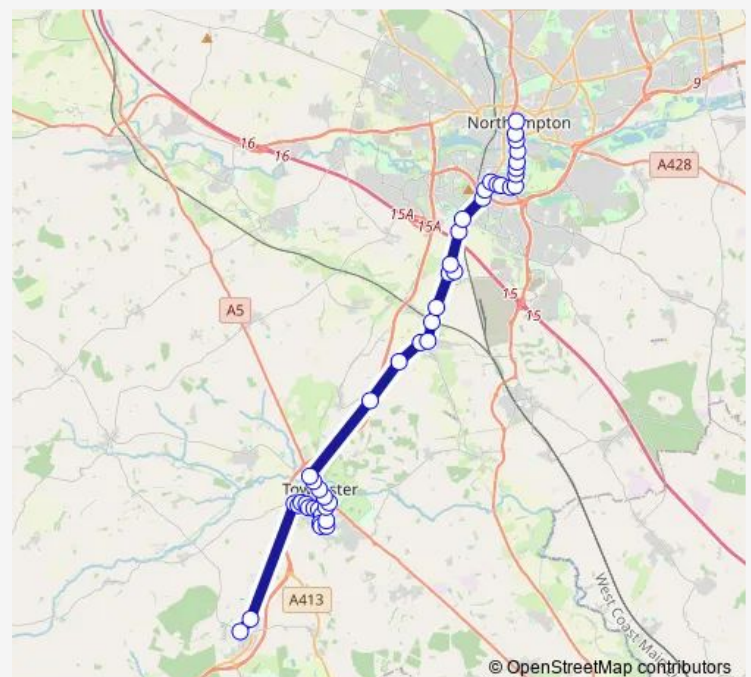

Thursday 07:00-14:58

Friday 07:00-14:58

Saturday —

Sunday —

Route info

Direction: Pig and Whistle PH

Stops: 76

Trip Duration: 1 hour 44 min