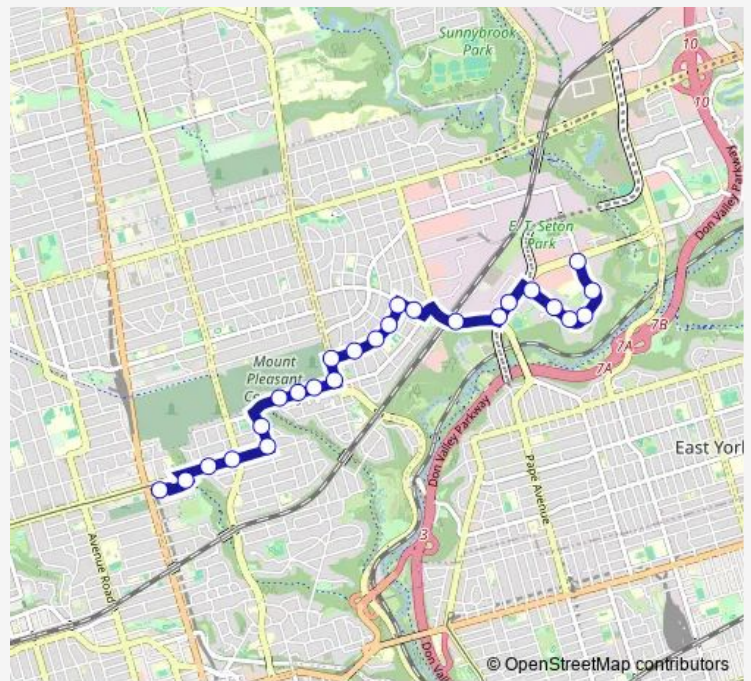

Moore Ave at Lumley Ave

Moore Ave at Brendan Rd

Welland Ave at Heath St East

Welland Ave at St Clair Ave East

**Route schedule**

Thorncliffe Park Dr East at Overlea Blvd South Side — St Clair Station

Monday	05:50-01:21 <sup>+1</sup>
Tuesday	05:50-01:21 <sup>+1</sup>
Wednesday	05:50-01:21 <sup>+1</sup>
Thursday	05:50-01:21 <sup>+1</sup>
Friday	05:50-01:21 <sup>+1</sup>
Saturday	06:10-01:08 <sup>+1</sup>
Sunday	07:30-01:31 <sup>+1</sup>

**Route info**

Direction: Thorncliffe Park Dr East at Overlea Blvd South Side

Stops: 25

Trip Duration: 0 hour 21 min

88 — South Leaside

St Clair Ave East at Mt Pleasant Rd West Side

St Clair Ave East at Inglewood Dr

Avoca Ave at Pleasant Blvd South Side

St Clair Station