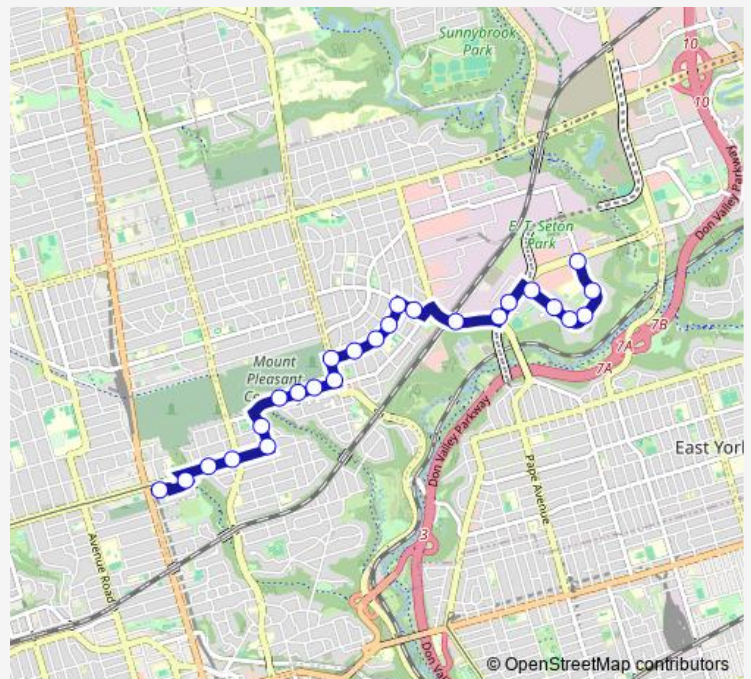

Moore Ave at Lumley Ave

Moore Ave at Brendan Rd

Welland Ave at Heath St East

Welland Ave at St Clair Ave East

Route schedule

Thorncliffe Park Dr East at Overlea Blvd South Side — St Clair Station

Monday	05:50-01:21 ⁺¹
Tuesday	05:50-01:21 ⁺¹
Wednesday	05:50-01:21 ⁺¹
Thursday	05:50-01:21 ⁺¹
Friday	05:50-01:21 ⁺¹
Saturday	06:10-01:08 ⁺¹
Sunday	07:30-01:31 ⁺¹

Route info

Direction: Thorncliffe Park Dr East at Overlea Blvd South Side

Stops: 25

Trip Duration: 0 hour 26 min

88 — South Leaside

St Clair Ave East at Mt Pleasant Rd West Side

St Clair Ave East at Inglewood Dr

Avoca Ave at Pleasant Blvd South Side

St Clair Station

Direction

Thornccliffe Park Dr (East) at Overlea Blvd — St Clair Station

31 stops

[Open route schedule](#)

Thornccliffe Park Dr (East) at Overlea Blvd

Thornccliffe Park Dr East at Overlea Blvd North Side

Route info

Direction: Thornccliffe Park Dr (East) at Overlea Blvd

Stops: 31

Trip Duration: 0 hour 29 min

Moore Ave at Brendan Rd

Welland Ave at Heath St East

Welland Ave at St Clair Ave East

St Clair Ave East at Mt Pleasant Rd West Side