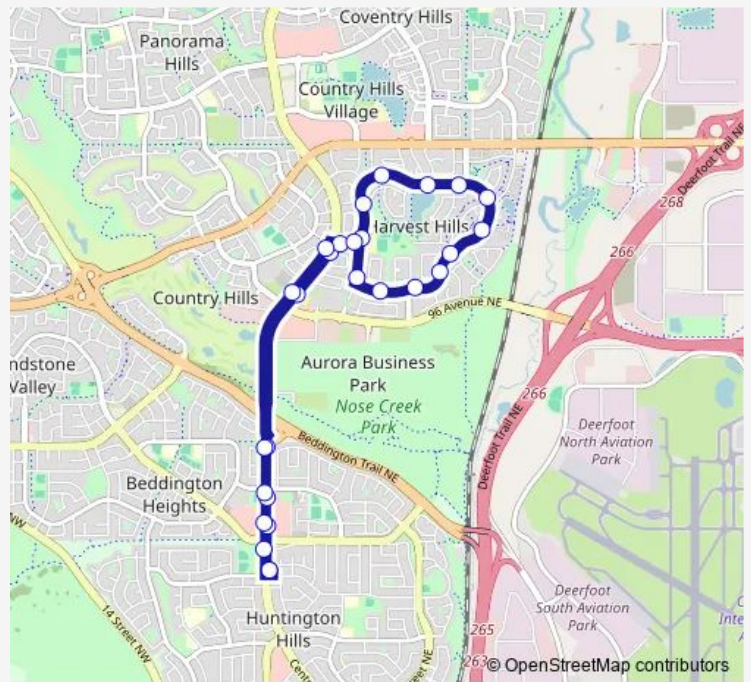

# Bus 88 Harvest Hills

[Go to website](#)

**Direction**  
 WB @ 78 AV NW Terminal — WB @ 78 AV NW Terminal  
 27 stops  
[Open route schedule](#)

- WB @ 78 AV NW Terminal
- NB Centre ST N @ N. of Beddington Bv
- NB Centre ST @ Beddington DR N
- NB Centre ST N @ Harvest Hills Bv
- NB Harvest Hills BV @ 96 AV Ne
- NB Harvest Hills BV @ Harvest Oak GA Ne
- EB Harvest Oak GA @ Harvest Hills BV Ne
- NB Harvest Hills DR @ Harvest Oak GA Ne
- NB Harvest Hills DR @ Harvest Park RD Ne
- EB Harvest Hills DR @ Harvest Oak WY Ne
- EB Harvest Hills DR @ Harvest Wood RD Ne
- EB Harvest Hills DR @ Harvest Lake WY Ne
- SB Harvest Hills DR @ Harvest Hills WY NE Nearside
- Harvest Hills DR @ 300 Harvest Grove PL Ne
- WB Harvest Hills DR @ Harvest Lake DR Ne
- SB Harvest Hills DR @ Harvest Glen CO Ne
- WB Harvest Hills DR @ Harvest Glen RI Ne
- WB Harvest Hills DR @ Harvest Park GA Ne
- NB Harvest Hills DR @ Harvest Gold CI Ne
- WB Harvest Oak GA @ Harvest Hills DR Ne
- SB Harvest Hills BV @ Harvest Oak GA Ne

Route schedule  
 WB @ 78 AV NW Terminal — WB @ 78 AV NW Terminal

Monday	04:55-23:30
Tuesday	04:55-23:30
Wednesday	04:55-23:30
Thursday	04:55-23:30
Friday	04:55-23:30
Saturday	06:00-21:30
Sunday	06:00-21:30

Route info  
 Direction: WB @ 78 AV NW Terminal  
 Stops: 27  
 Trip Duration: 0 hour 22 min

■ 88 — Harvest Hills **BusMaps**

SB Harvest Hills BV @ Country Hills RD Nw

SB Centre St N @ Bergen CR N

SB Centre ST N @ Bergen RD N

SB Centre ST N @ N. of Beddington BV N

SB Centre ST N @ Beddington BV N

WB @ 78 AV NW Terminal

88 Bus time schedules and route maps are available in an offline PDF at [busmaps.com](https://busmaps.com). Use the [busmaps.com](https://busmaps.com) website to see live bus times, train schedule or subway schedule, and step-by-step directions for all public transit in Calgary